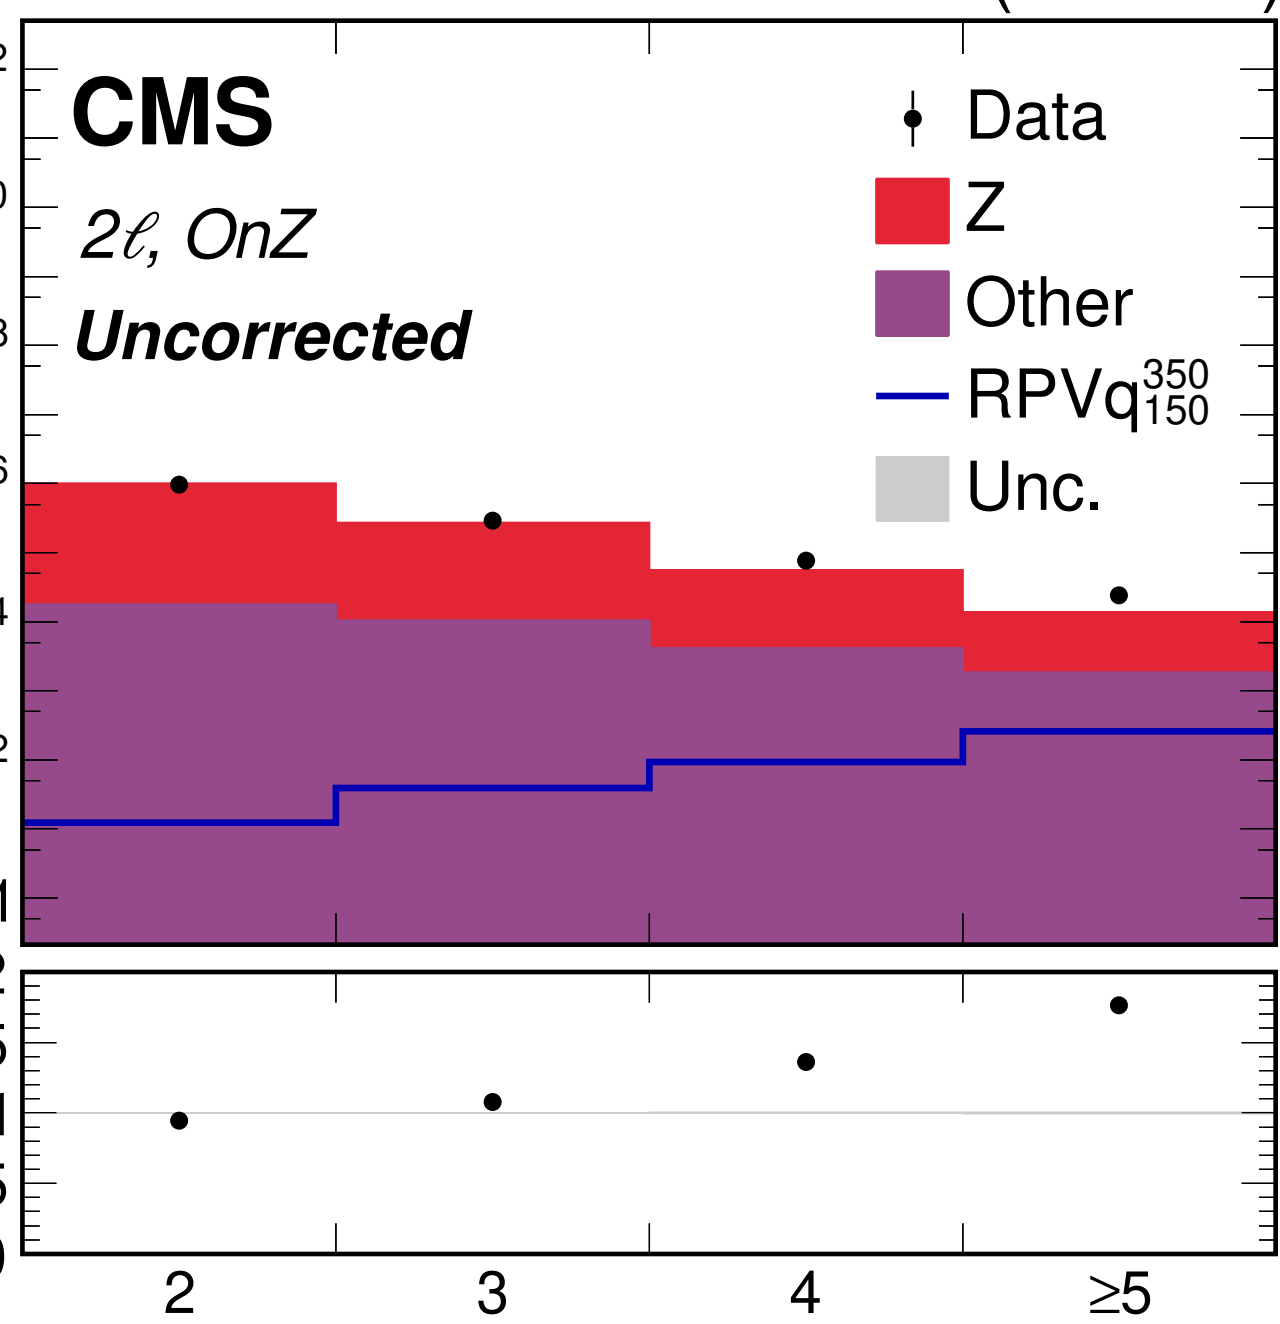

138 fb⁻¹ (13 TeV)

CMS

2 ℓ , OnZ

Uncorrected

- Data
- Z
- Other
- RPVq₁₅₀³⁵⁰
- Unc.

Events/Bin

Data/Bkg.

Jet Multiplicity