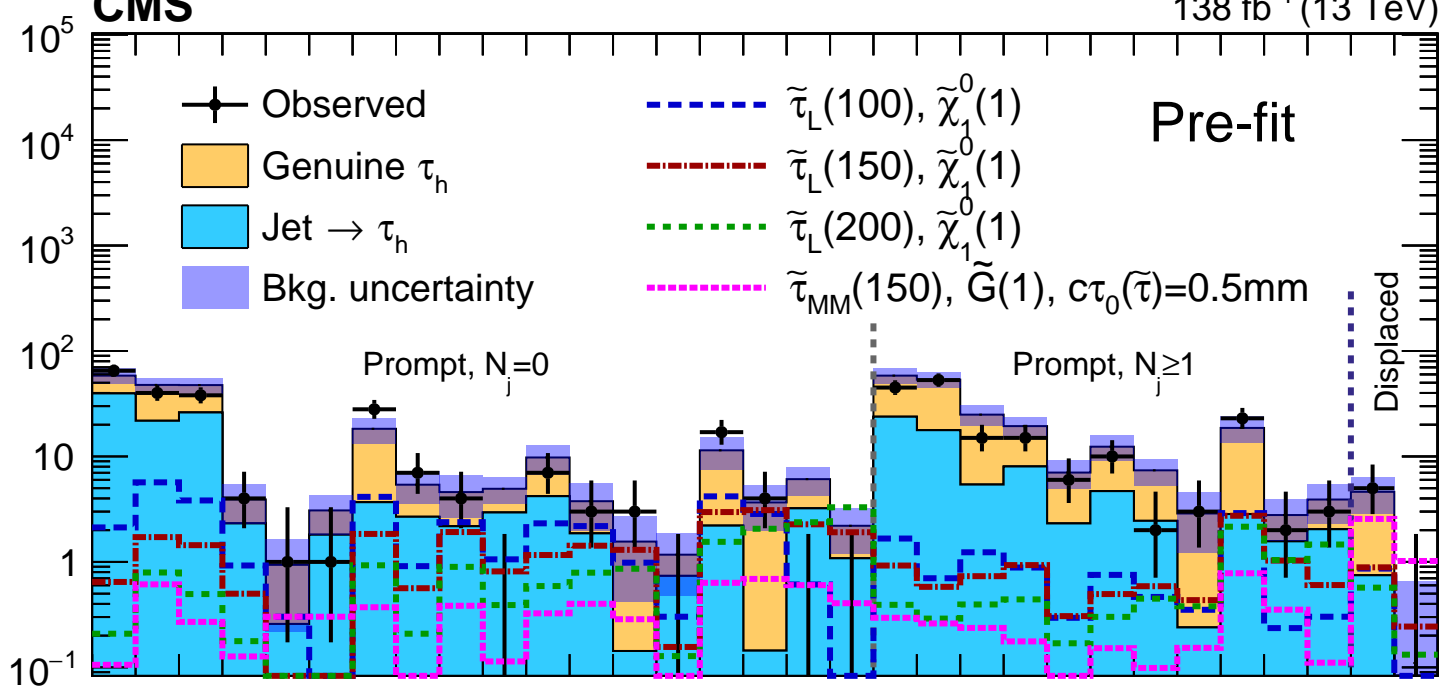

CMS138 fb⁻¹ (13 TeV)

Events

Obs. / Pred.