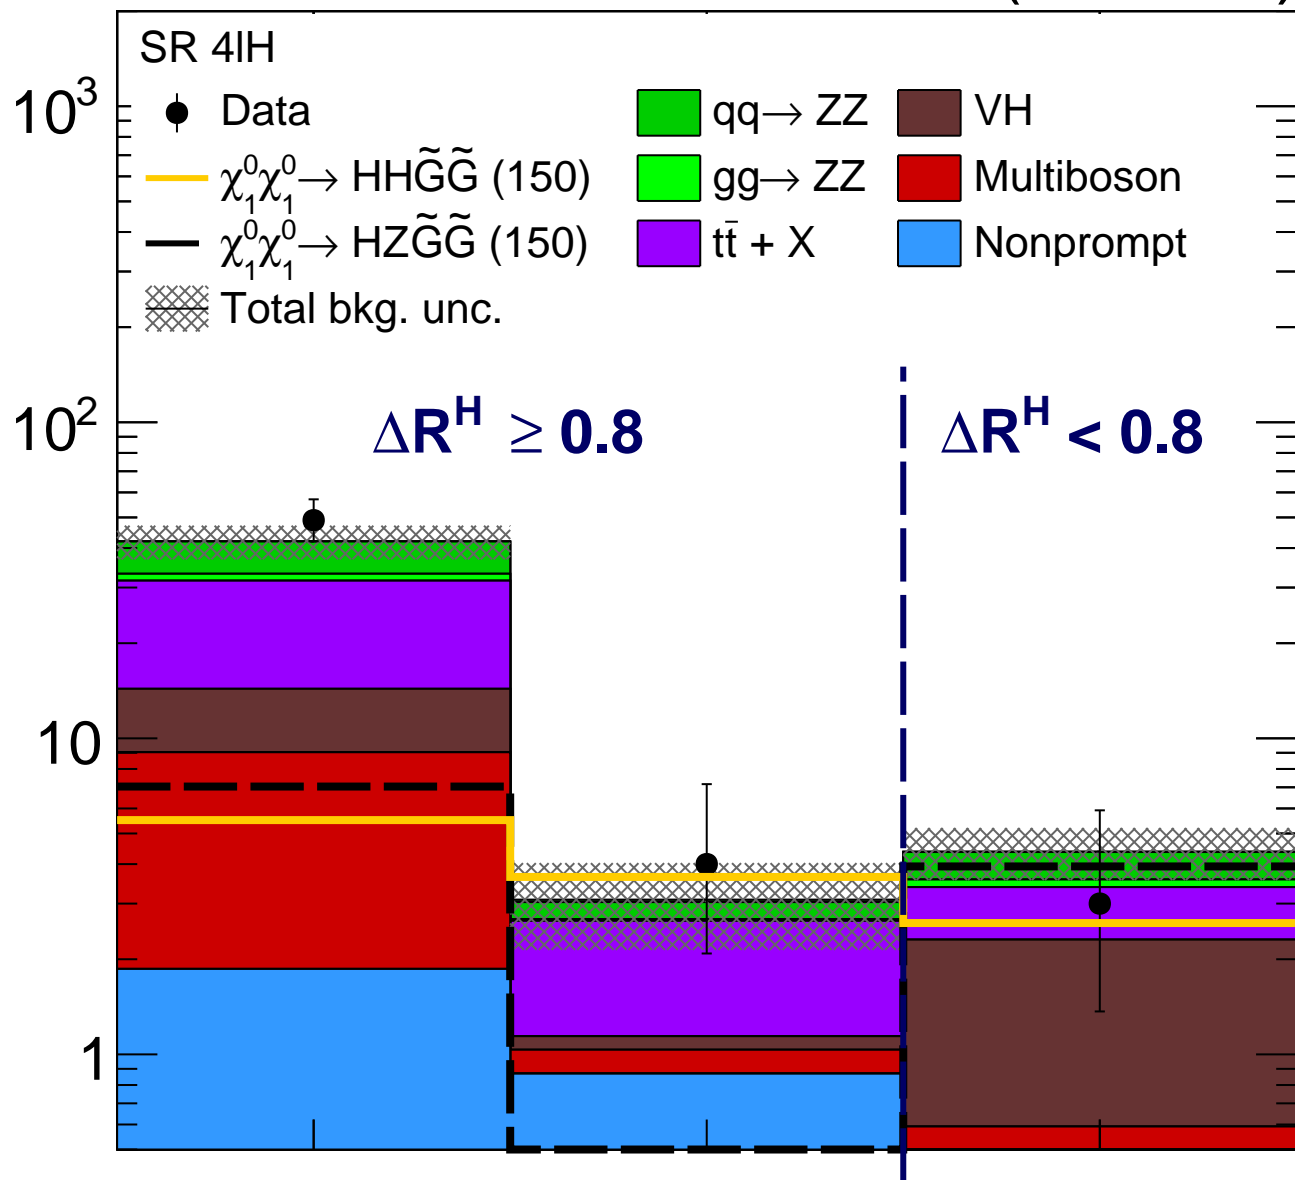

**CMS****137 fb<sup>-1</sup> (13 TeV)**

Events

Obs./Bkg.