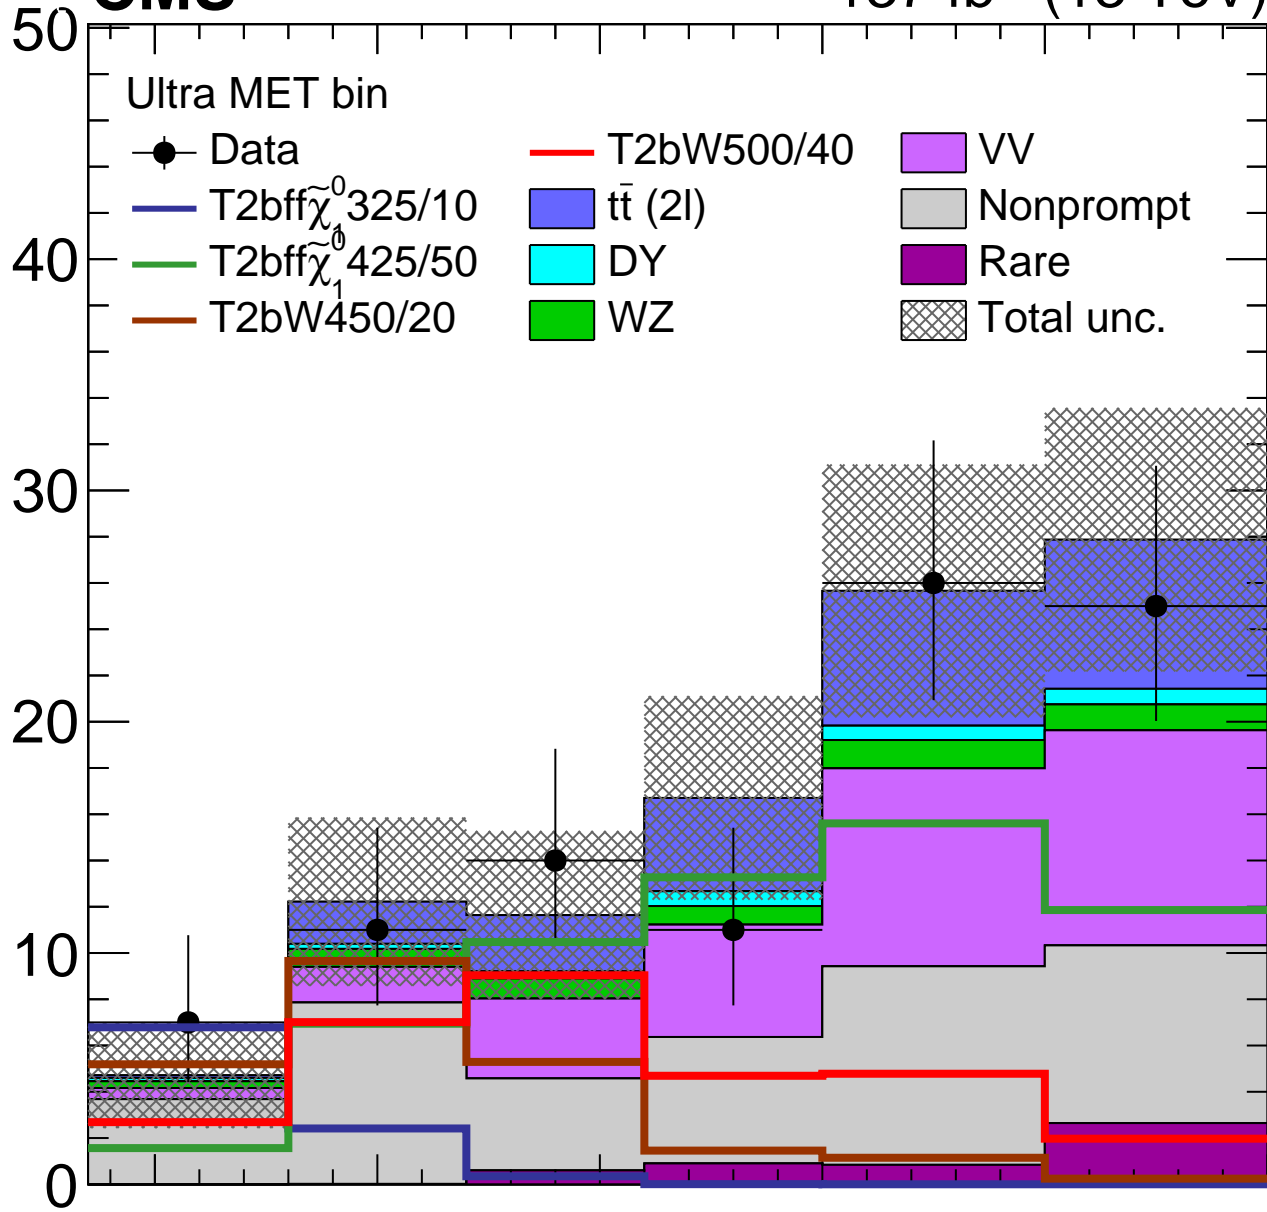

**CMS** $137 \text{ fb}^{-1}$  (13 TeV)

Events

Data/Pred.