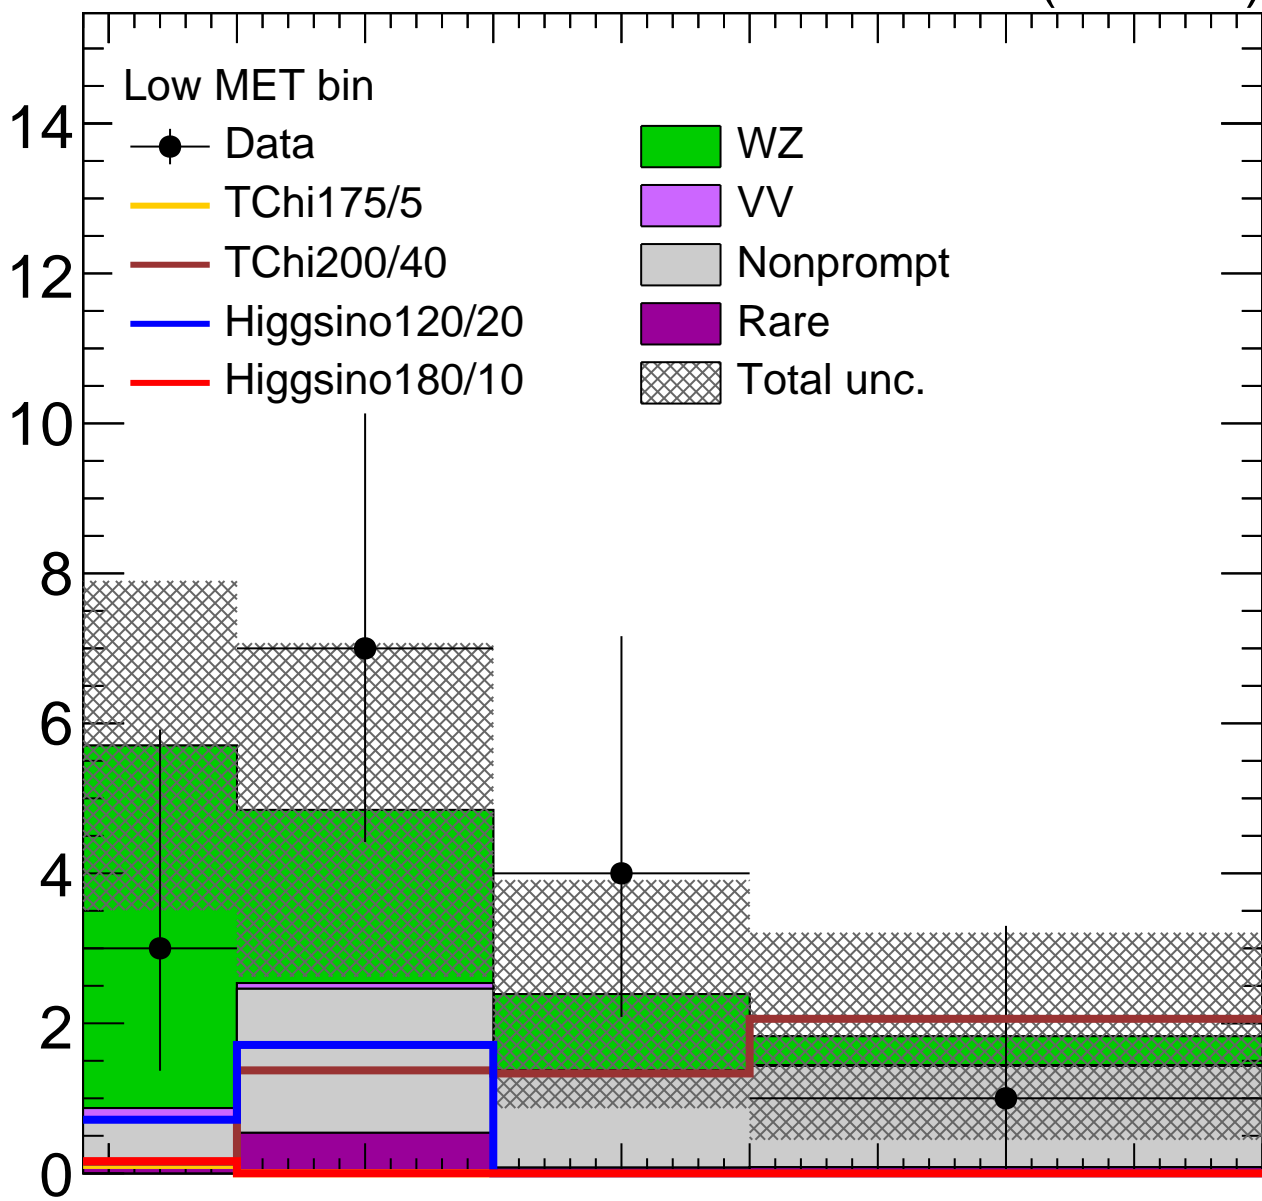

CMS129 fb⁻¹ (13 TeV)

Events

Data/Pred.