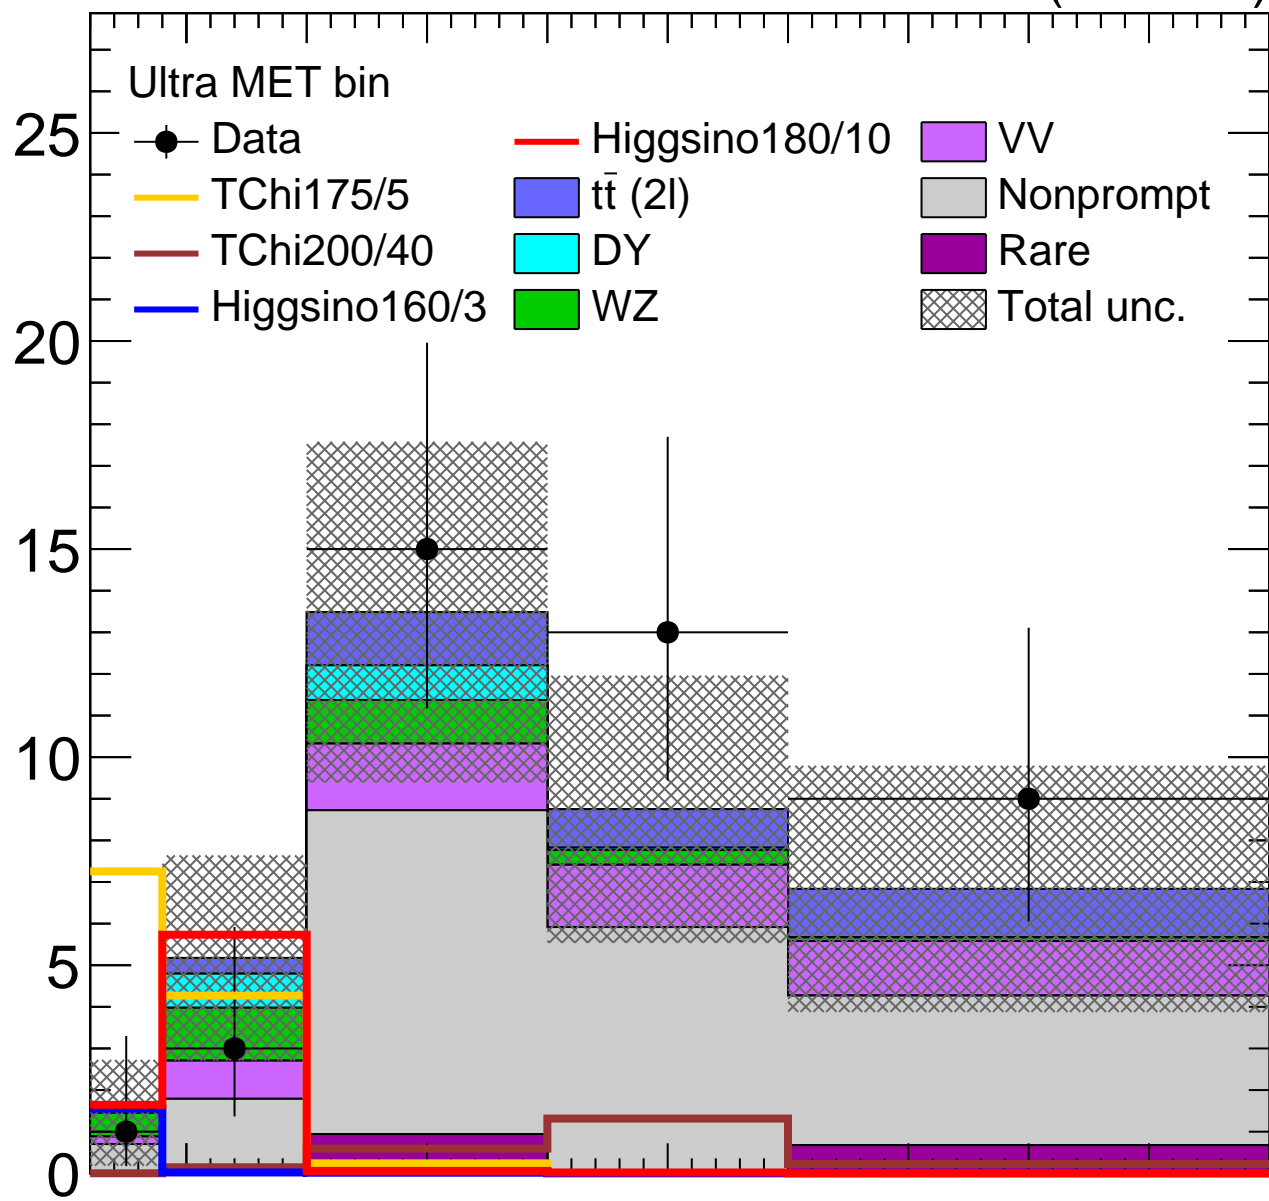

CMS 137 fb^{-1} (13 TeV)

Events

Data/Pred.

 M_{LL} [GeV]