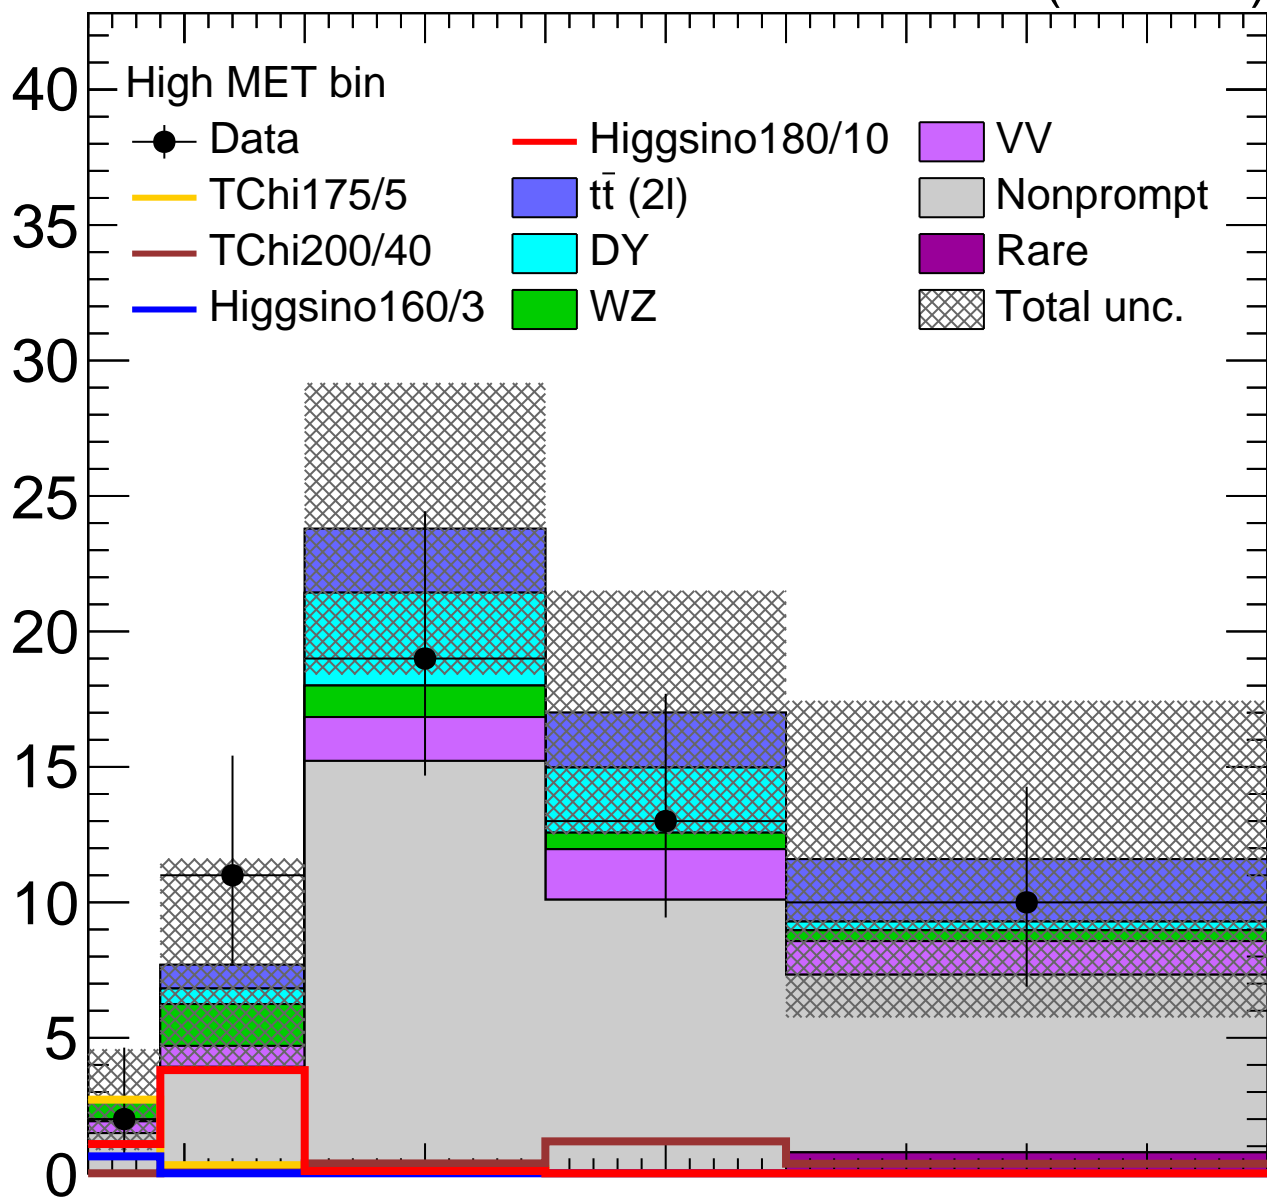

**CMS** $137 \text{ fb}^{-1}$  (13 TeV)

Events

Data/Pred.

 $M_{LL}$  [GeV]