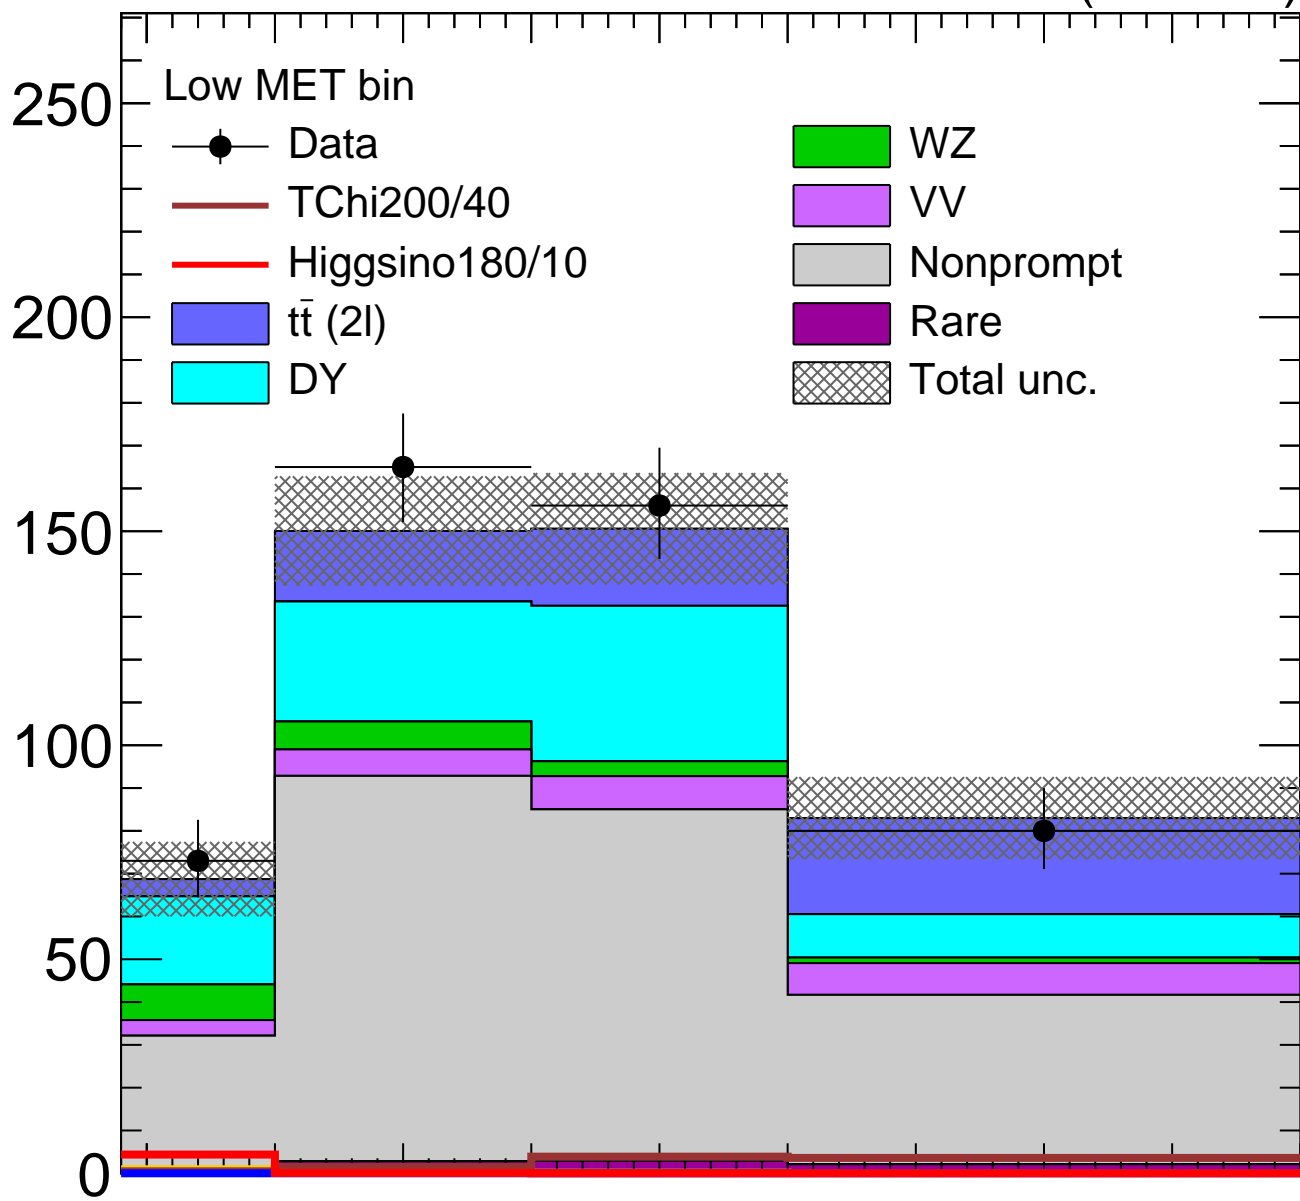

CMS 129 fb^{-1} (13 TeV)

Events

Data/Pred.

 M_{LL} [GeV]