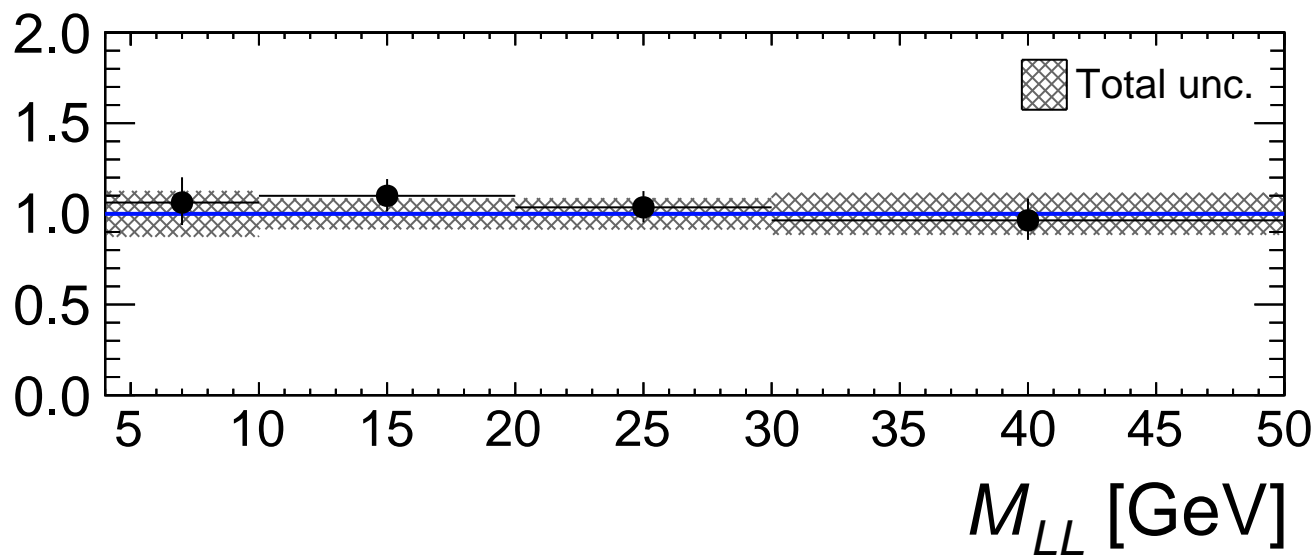

CMS 129 fb^{-1} (13 TeV)

Events

Data/Pred.

 M_{LL} [GeV]