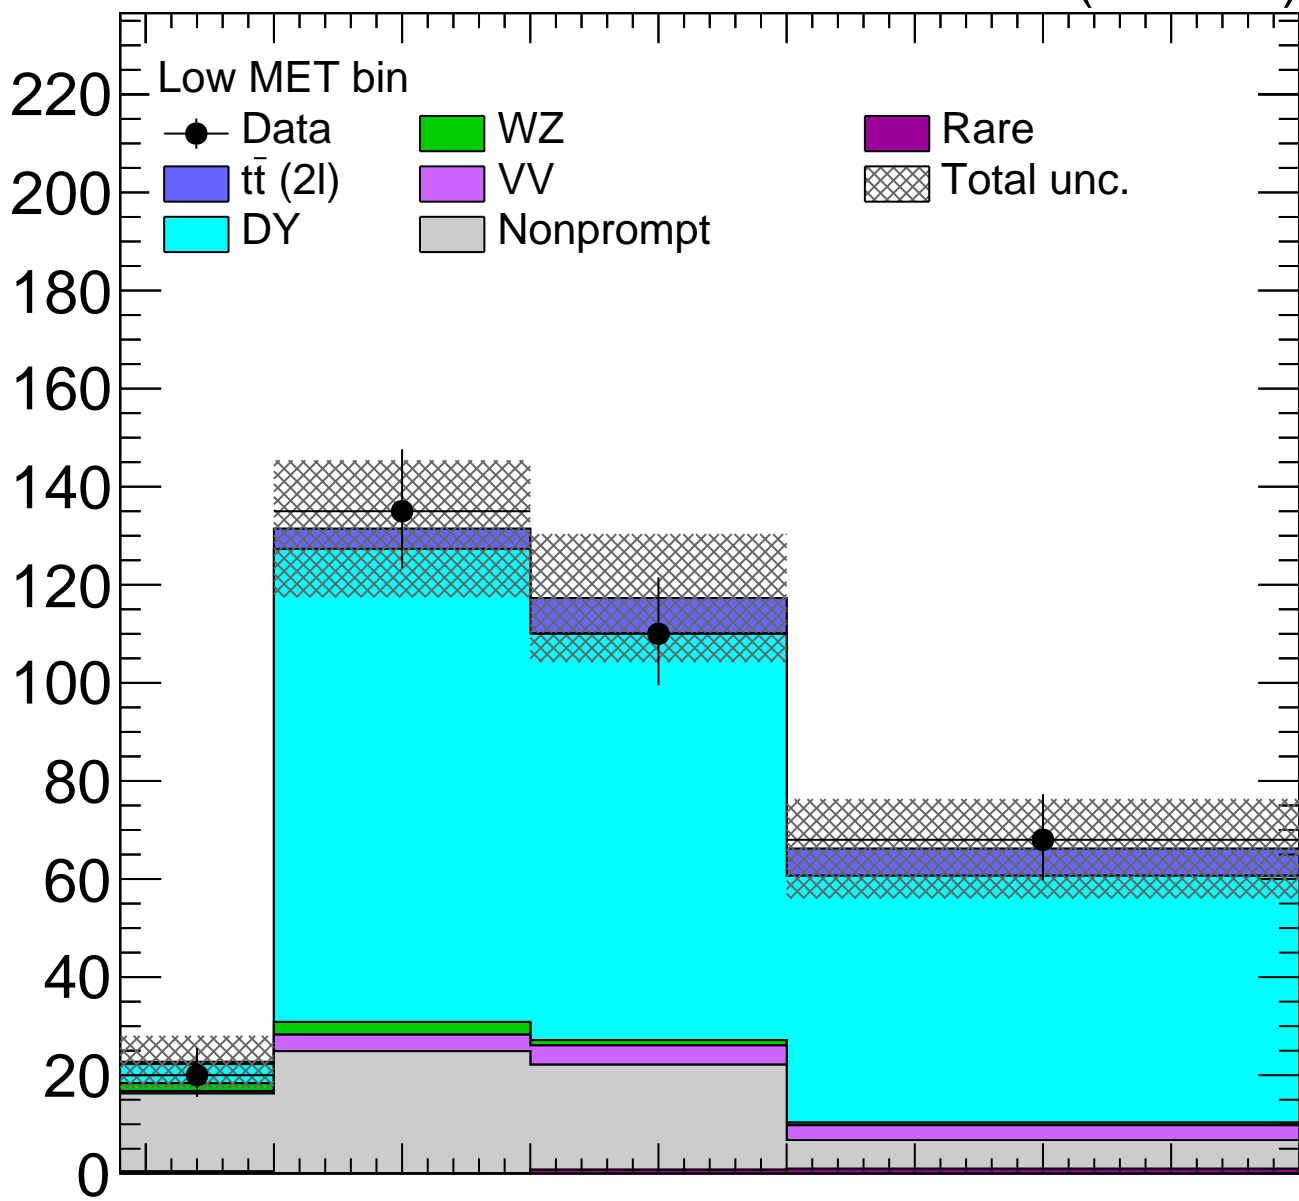

**CMS** $129 \text{ fb}^{-1}$  (13 TeV)

Events

Data/Pred.

 $M_{LL}$  [GeV]