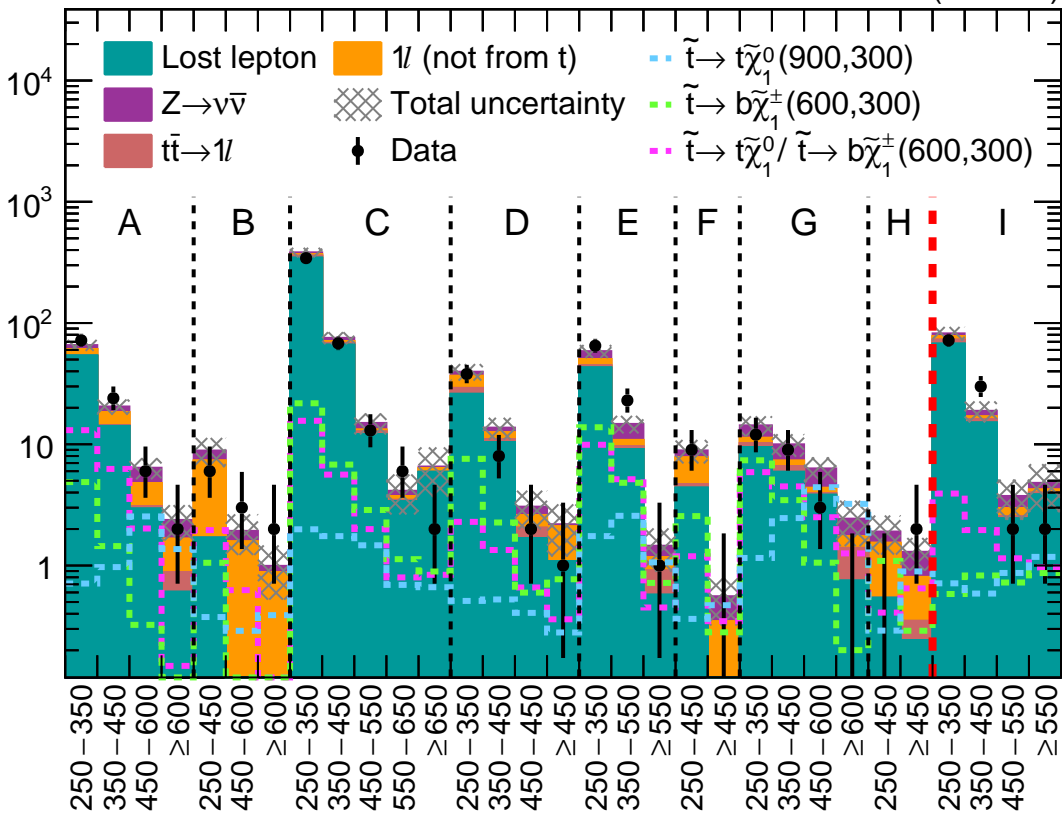

CMS

35.9 fb⁻¹ (13 TeV)

Events

Data / pred.