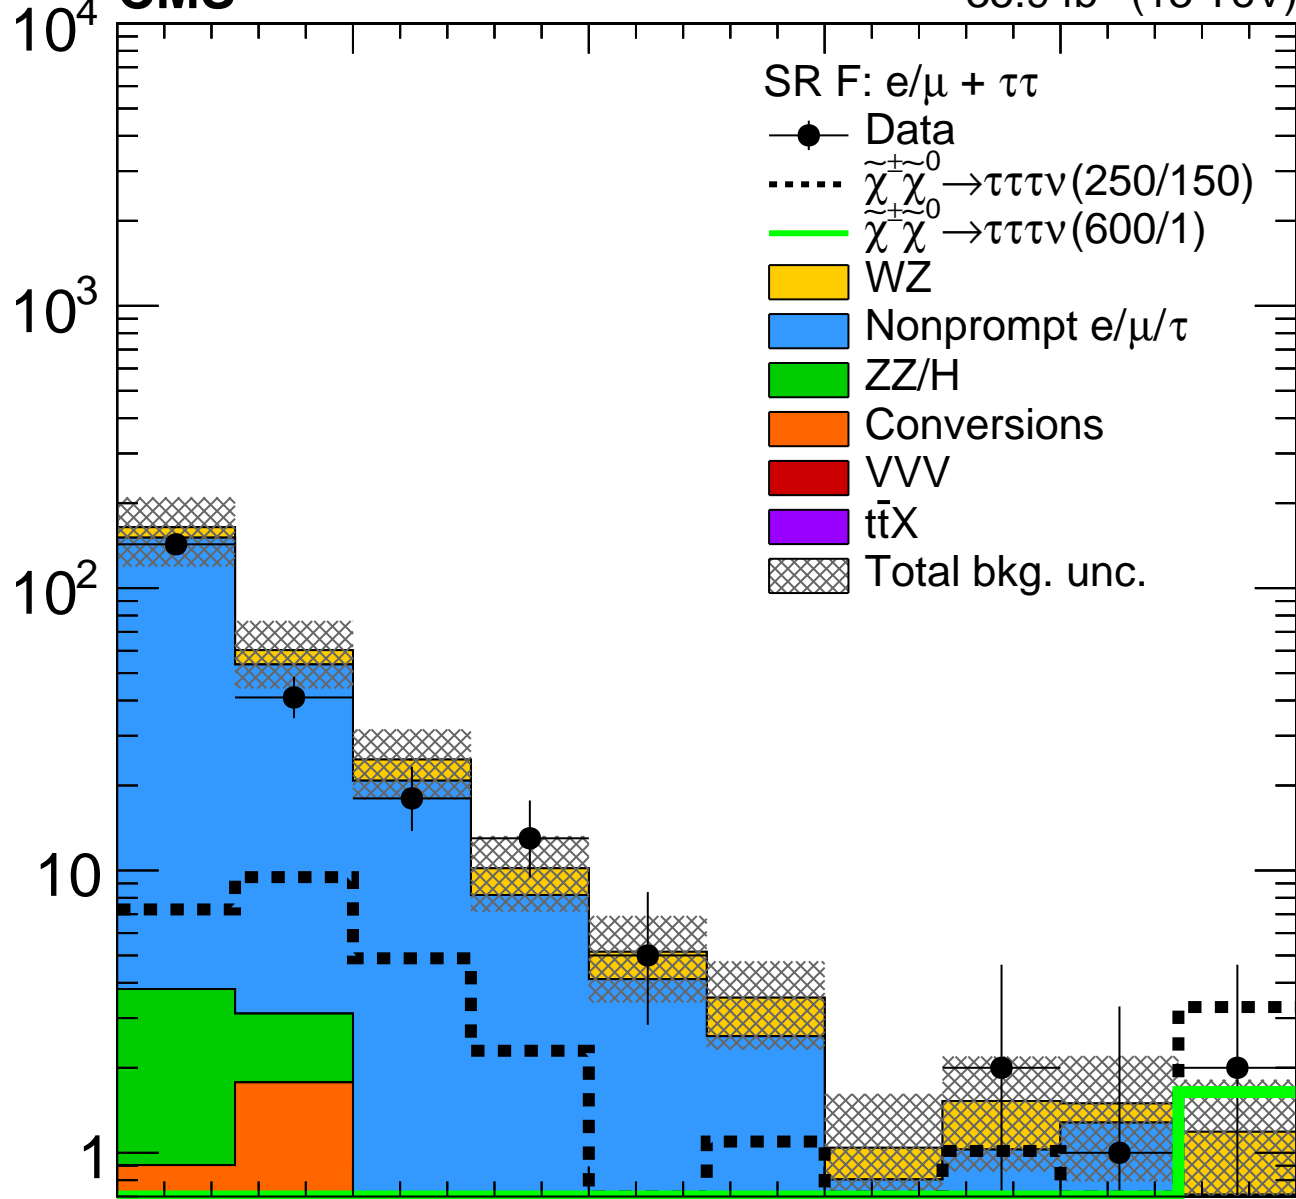

CMS35.9 fb⁻¹ (13 TeV)

Events / 25 GeV

Data / pred.