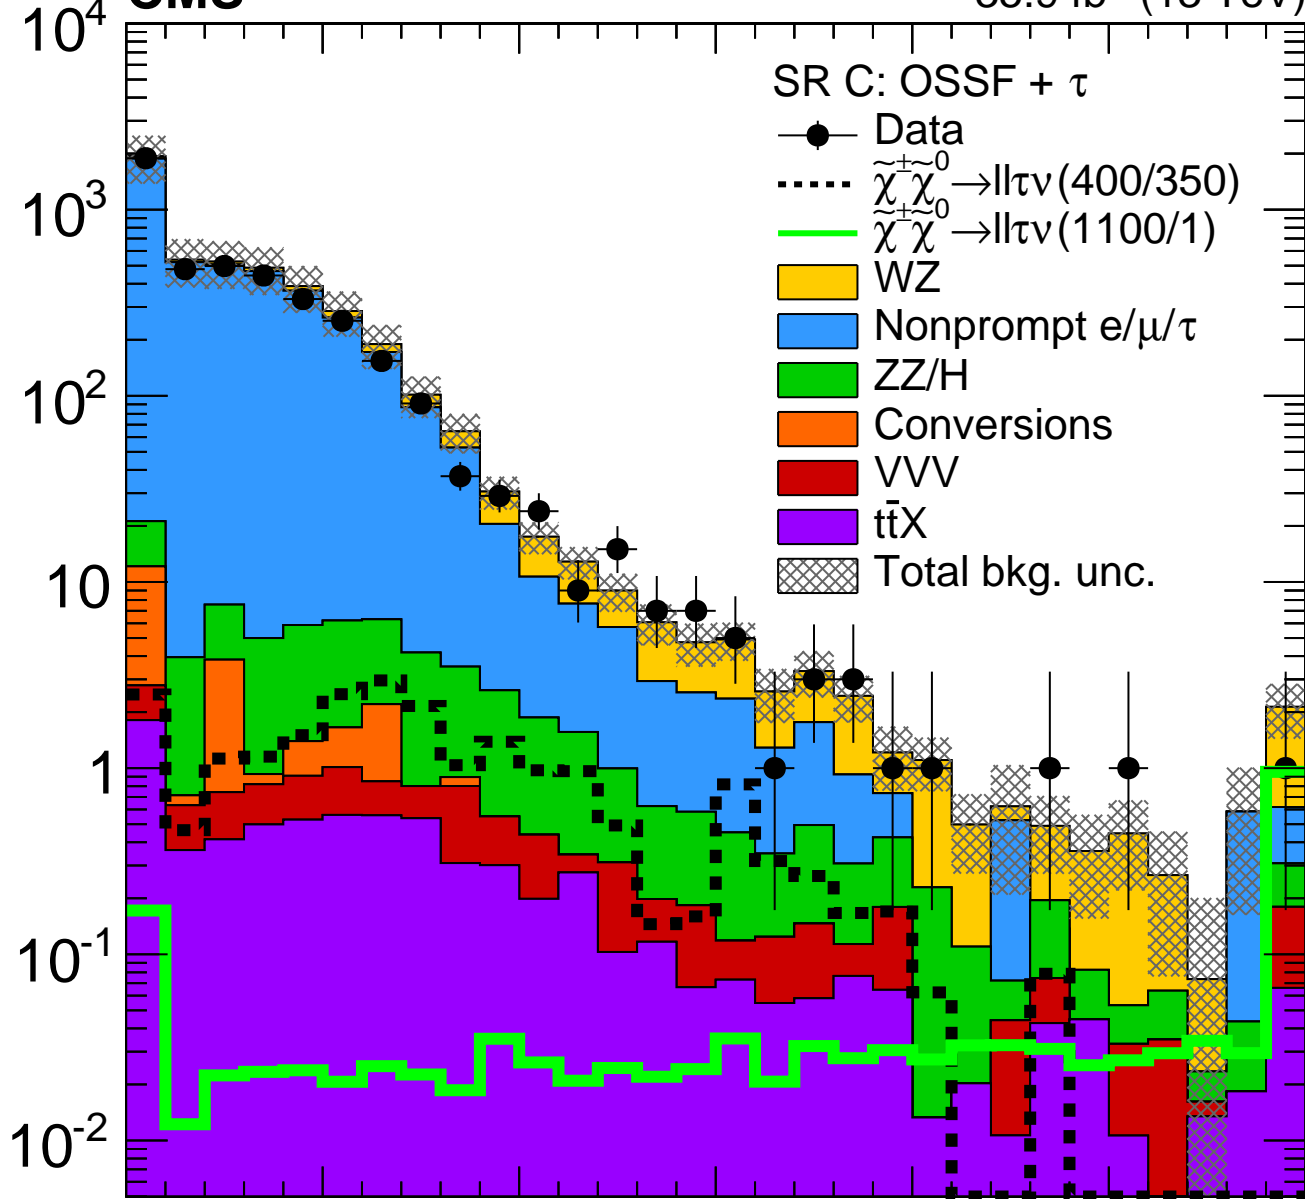

CMS35.9 fb⁻¹ (13 TeV)

Events / 10 GeV

Data / pred.