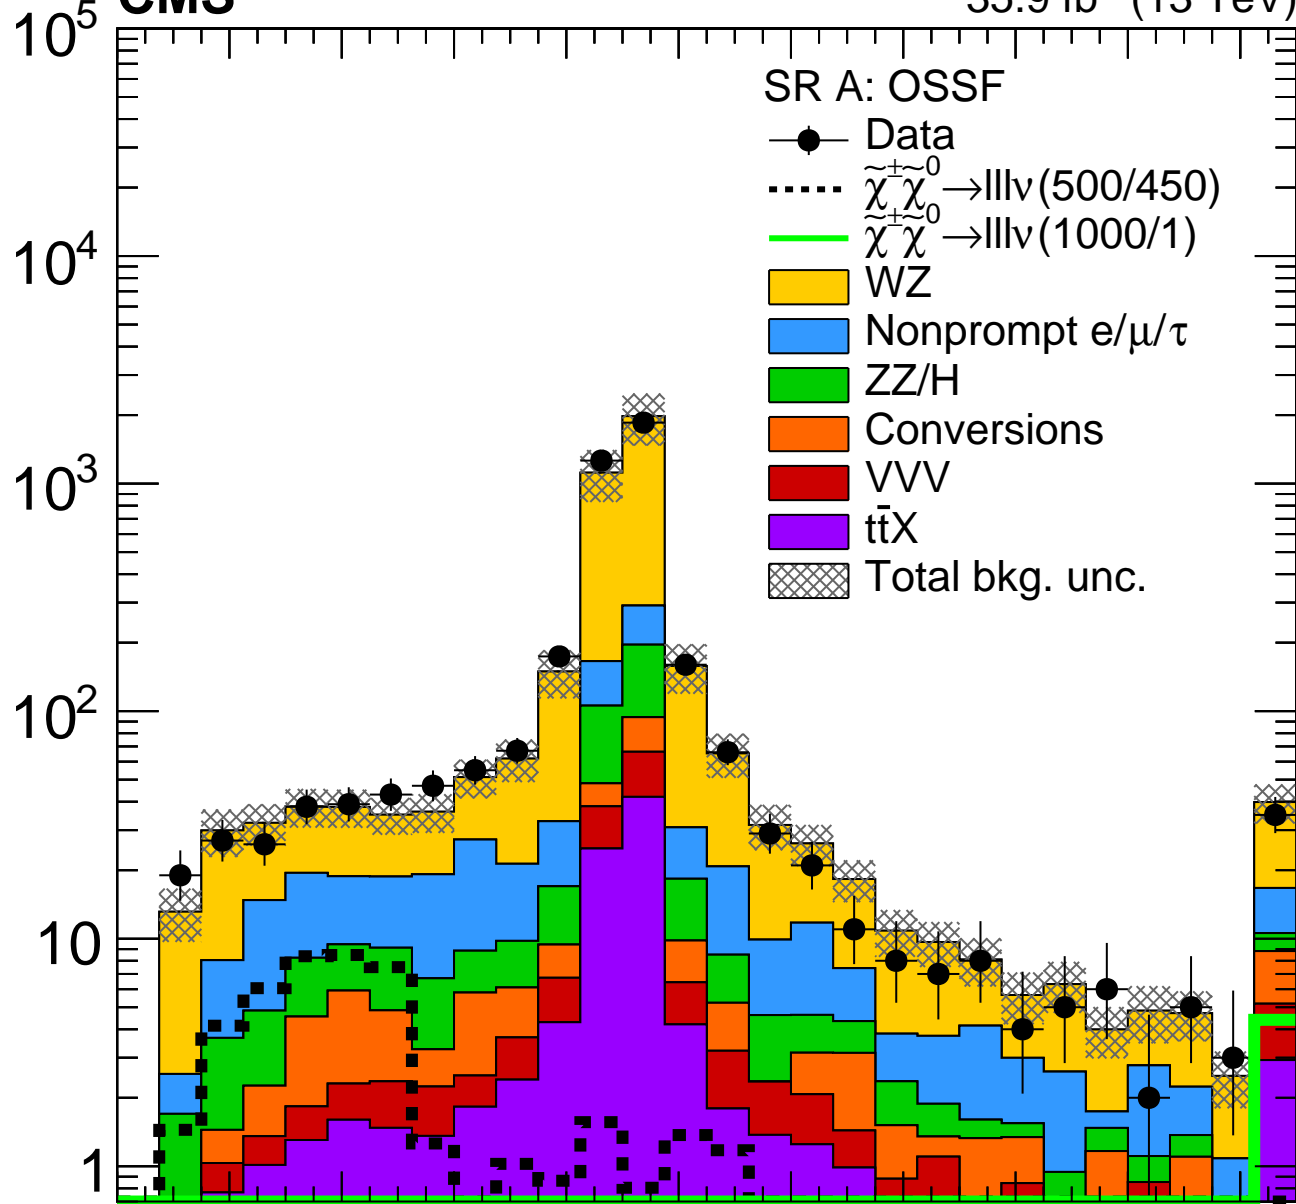

**CMS**35.9 fb<sup>-1</sup> (13 TeV)

Events / 8 GeV

Data / pred.