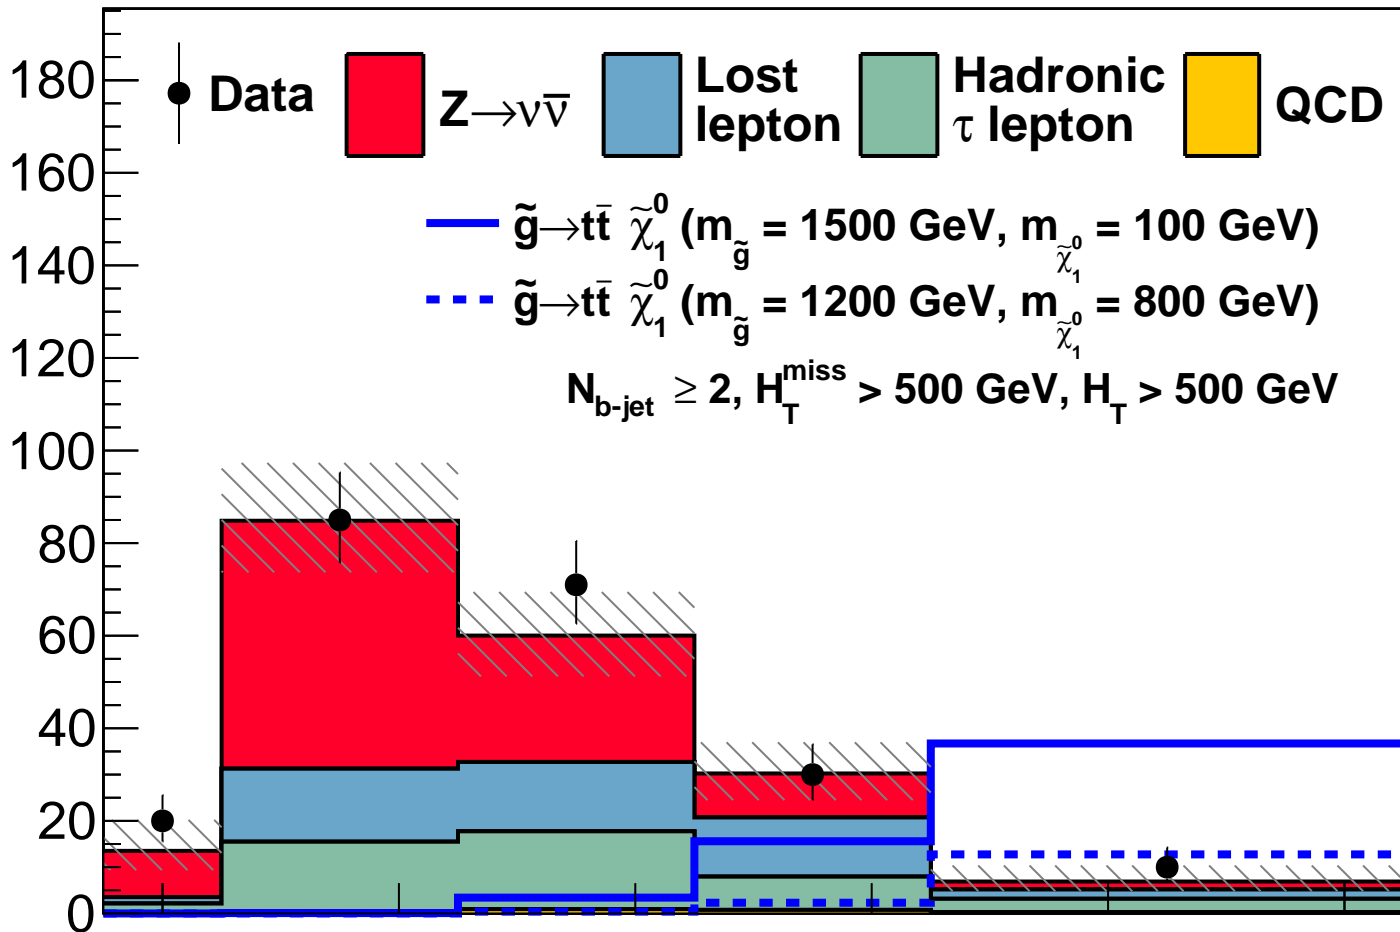

# CMS

35.9 fb<sup>-1</sup> (13 TeV)

Events

Obs.-Exp.