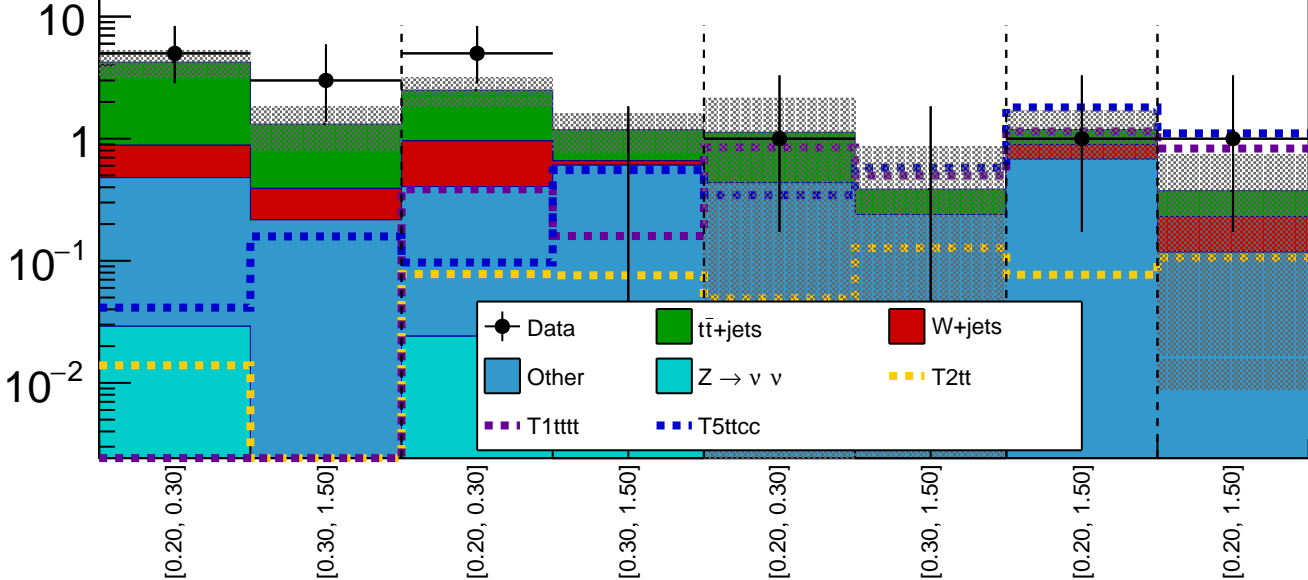

CMS

35.9 fb⁻¹ (13 TeV)

Lepton Seven-jet 0 b tag

M_R (GeV)
[550, 700]

[700, 900]

[900, 1200]

[1200, 1600] [1600, 4000]

Events / bin

R²

Data / pred.