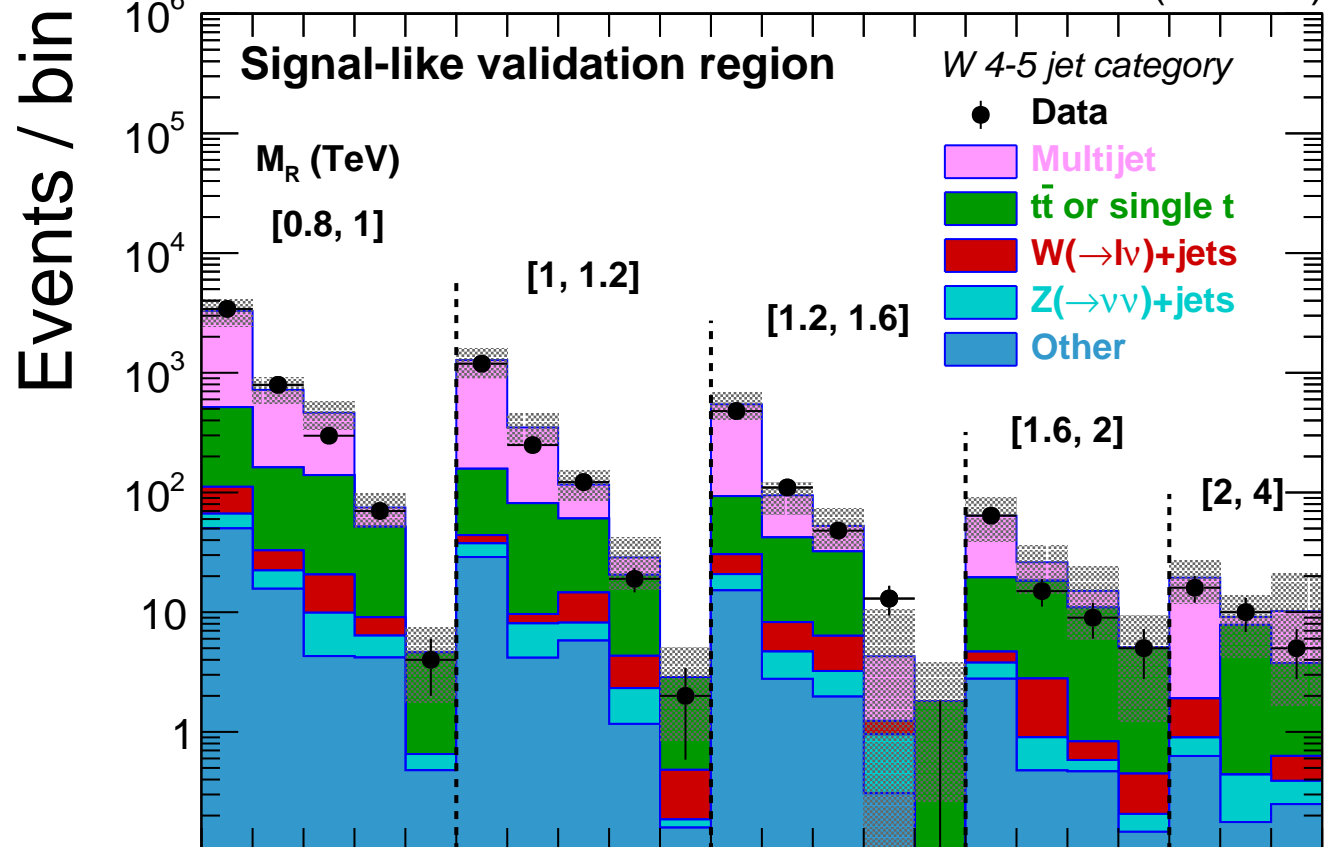

**CMS**35.9 fb<sup>-1</sup> (13 TeV)

Data / pred.