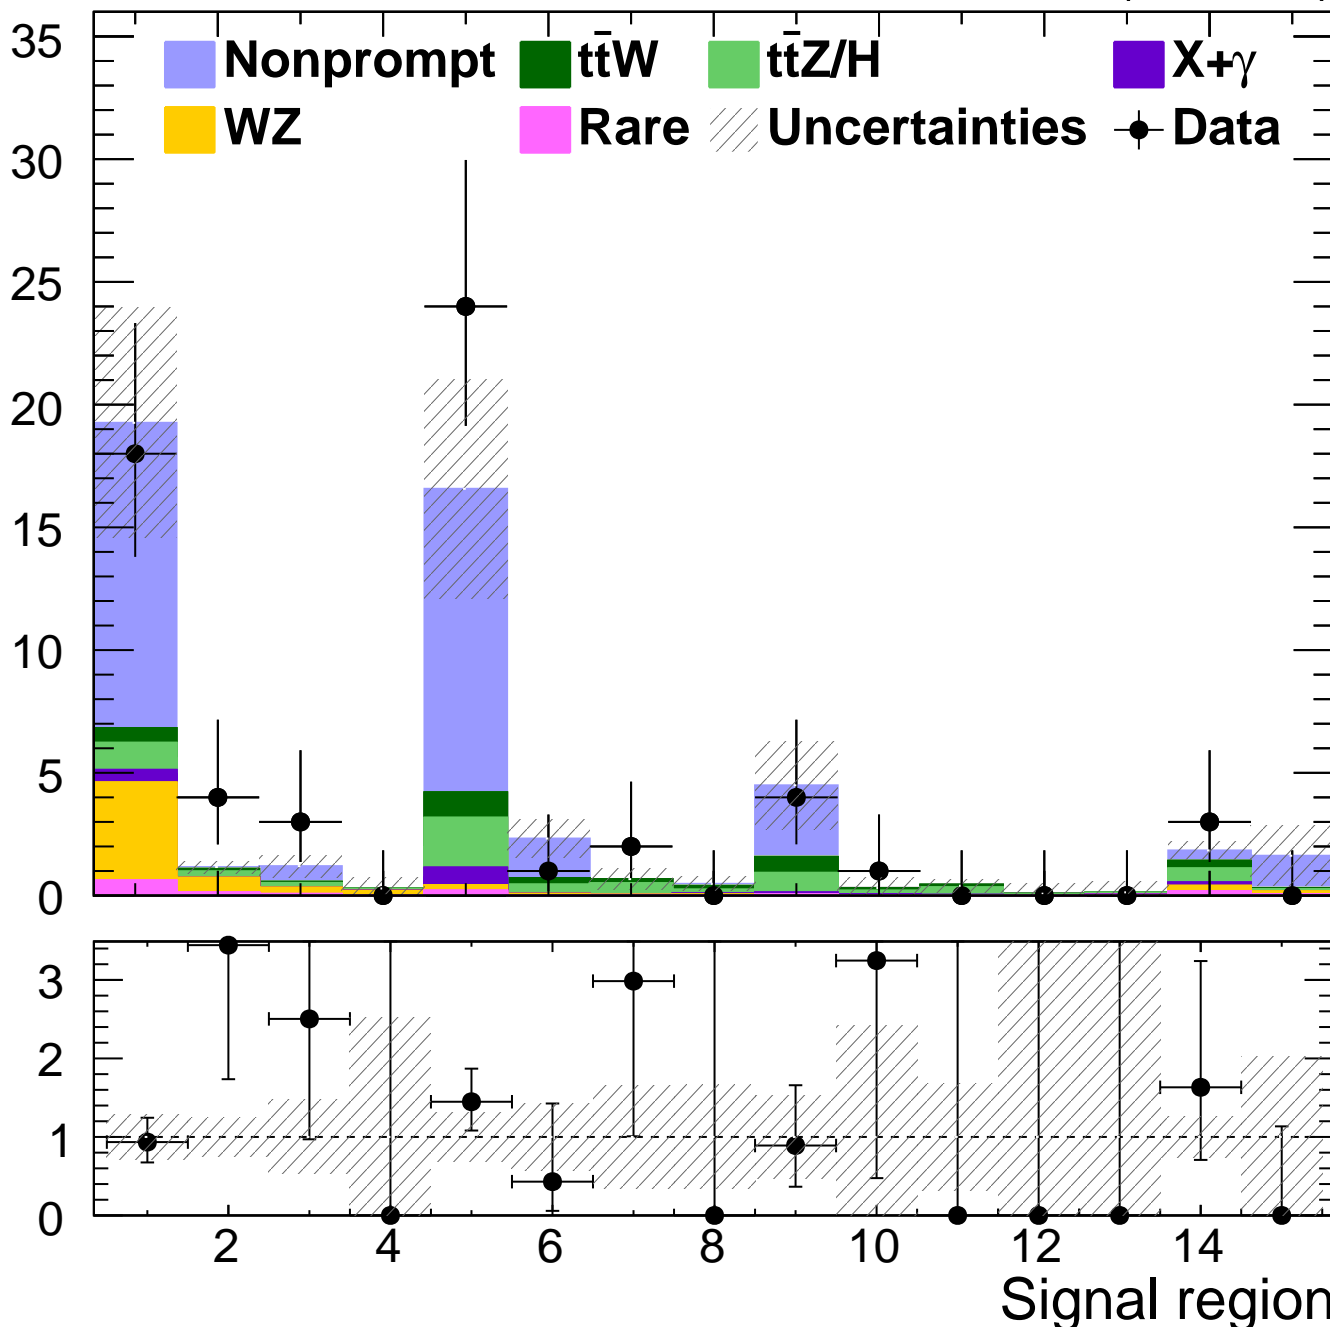

**CMS**2.3 fb<sup>-1</sup> (13 TeV)

Events

Data/pred

Signal region