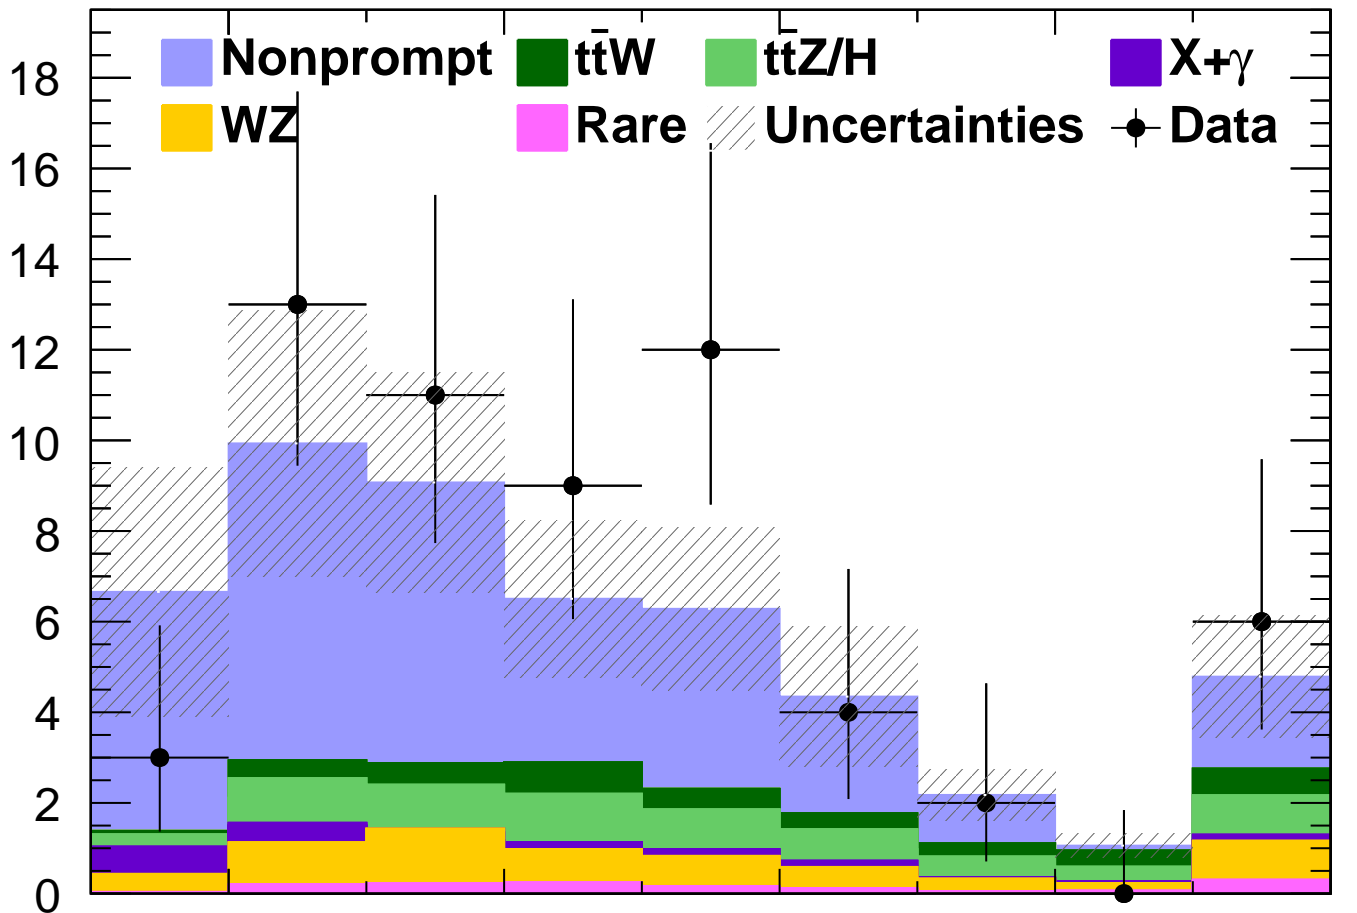

CMS2.3 fb⁻¹ (13 TeV)

Events / 10 GeV

Data/pred