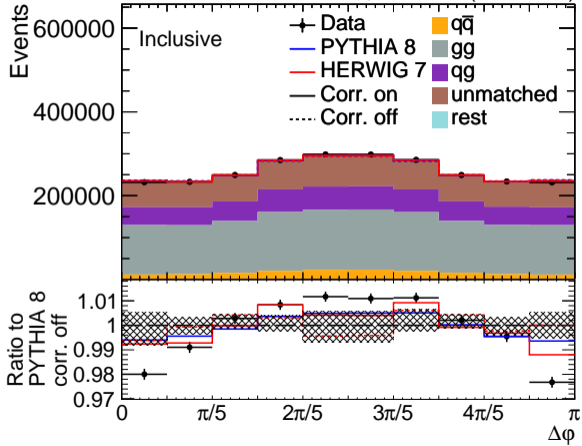

CMS Run 3, 34.7 fb⁻¹ (13.6 TeV)

CMS Run 3, 34.7 fb⁻¹ (13.6 TeV)