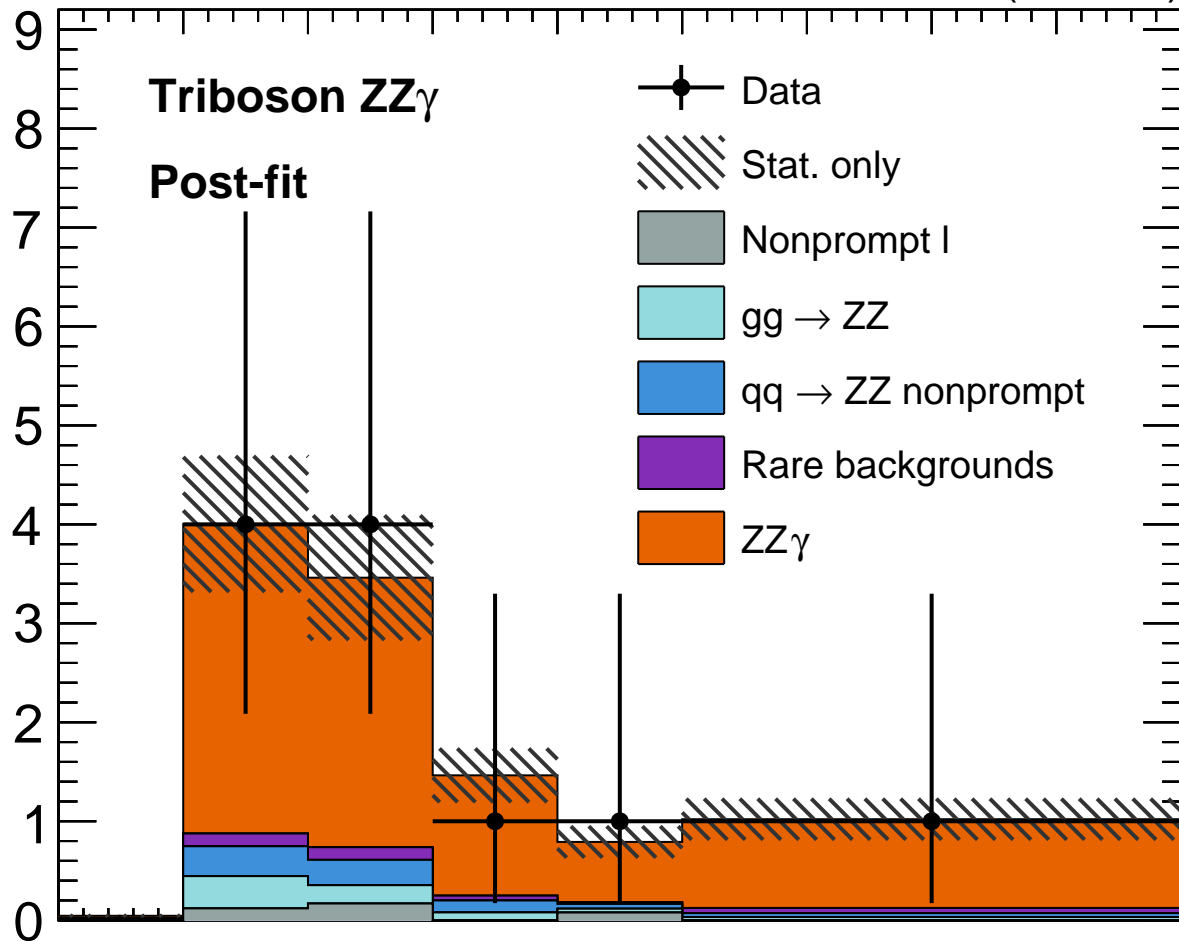

CMS138 fb⁻¹ (13 TeV)

Events

Data/Pred.