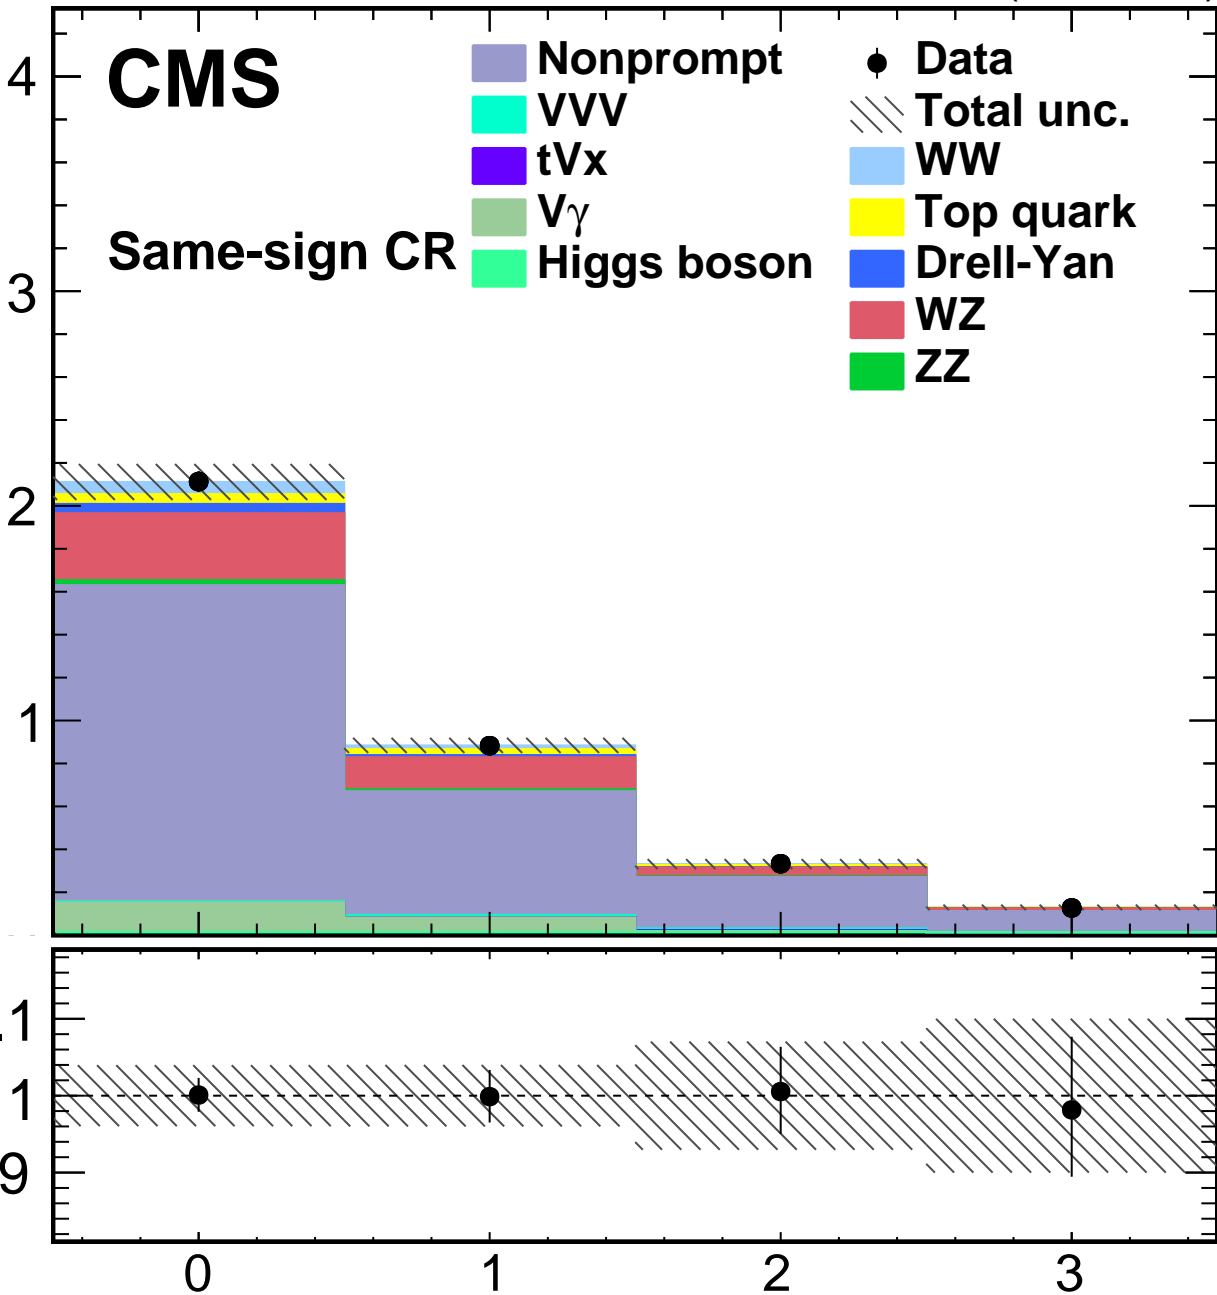

34.8 fb<sup>-1</sup> (13.6 TeV)

Events / bin

×10<sup>3</sup>

**CMS**

Same-sign CR

Nonprompt

VVV

tVx

Vγ

Higgs boson

• Data

▨ Total unc.

WW

Top quark

Drell-Yan

WZ

ZZ

Data/SM

N<sub>j</sub>