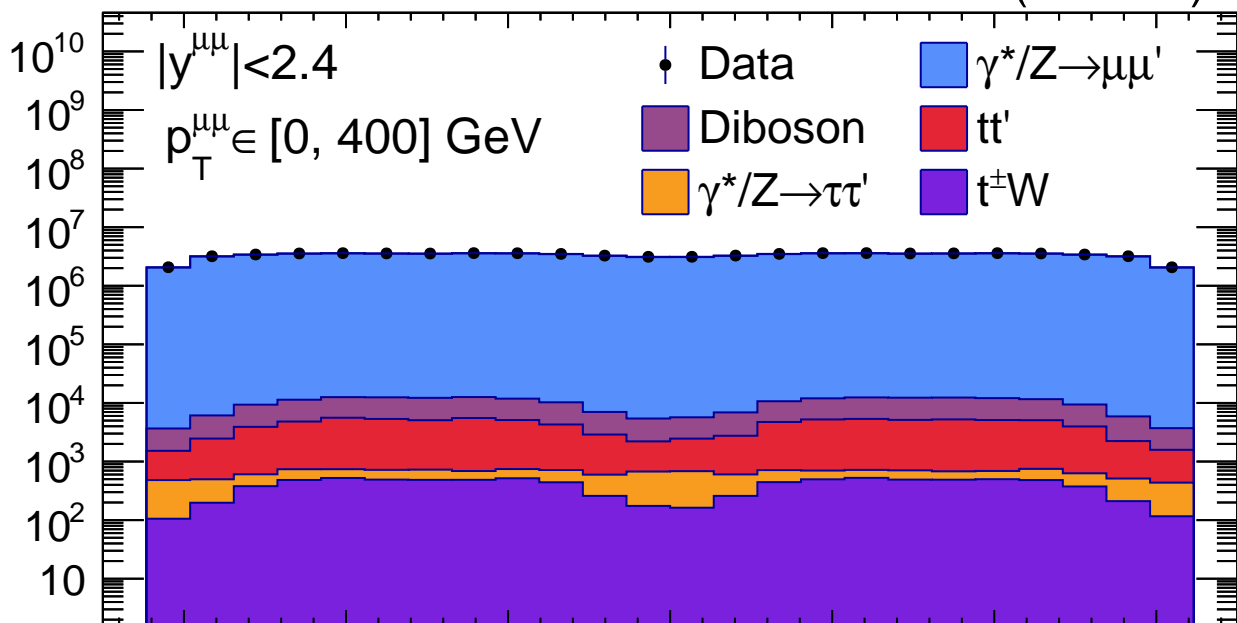

**CMS**140 fb<sup>-1</sup> (13 TeV)

Events

Data/MC