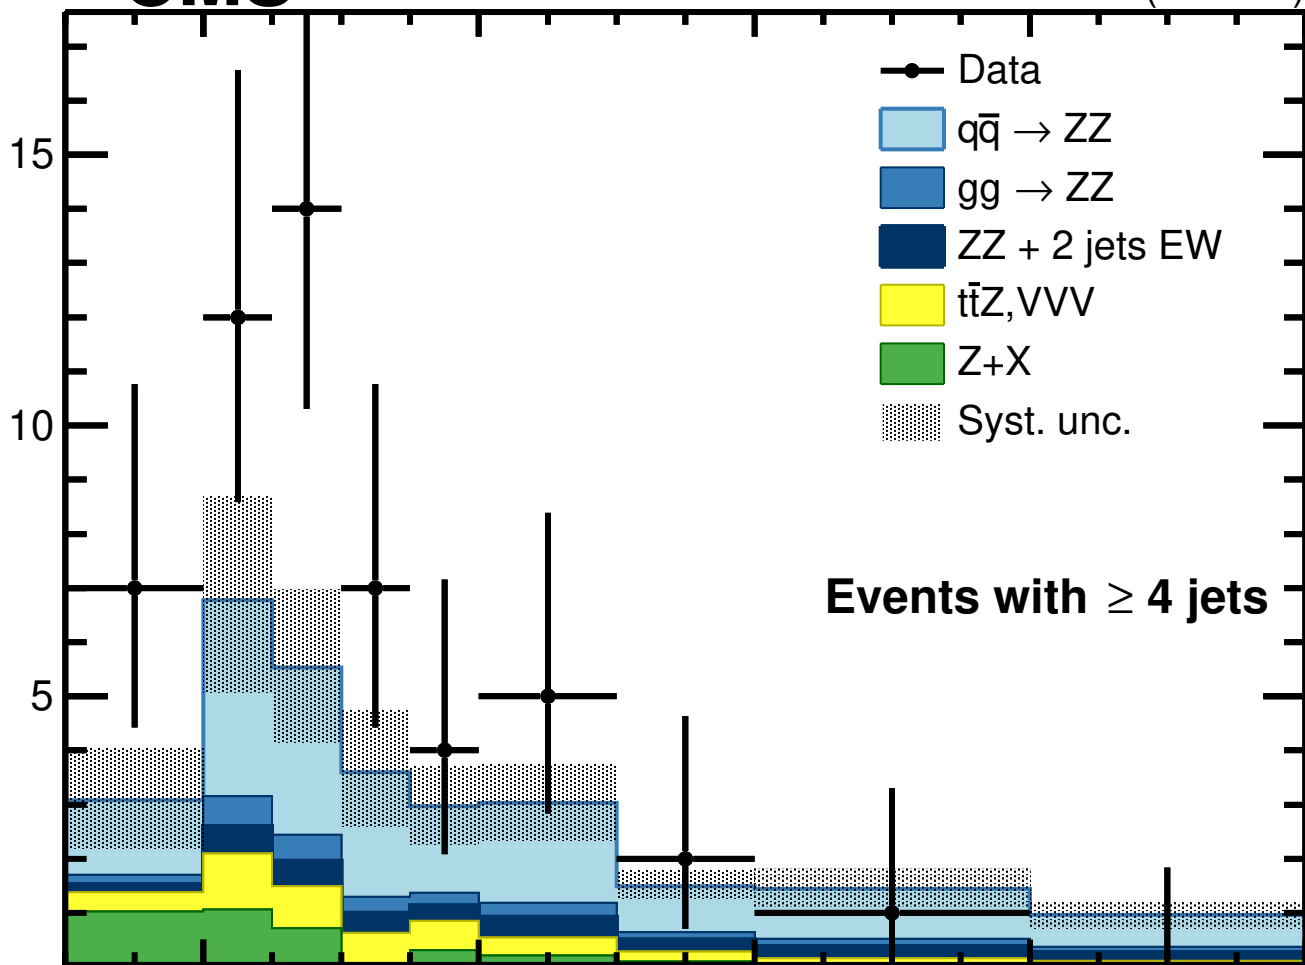

# CMS

138 fb<sup>-1</sup> (13 TeV)

Events/bin

Data / Pred.

200

400

600

800

1000

$m_{4l}$  [GeV]