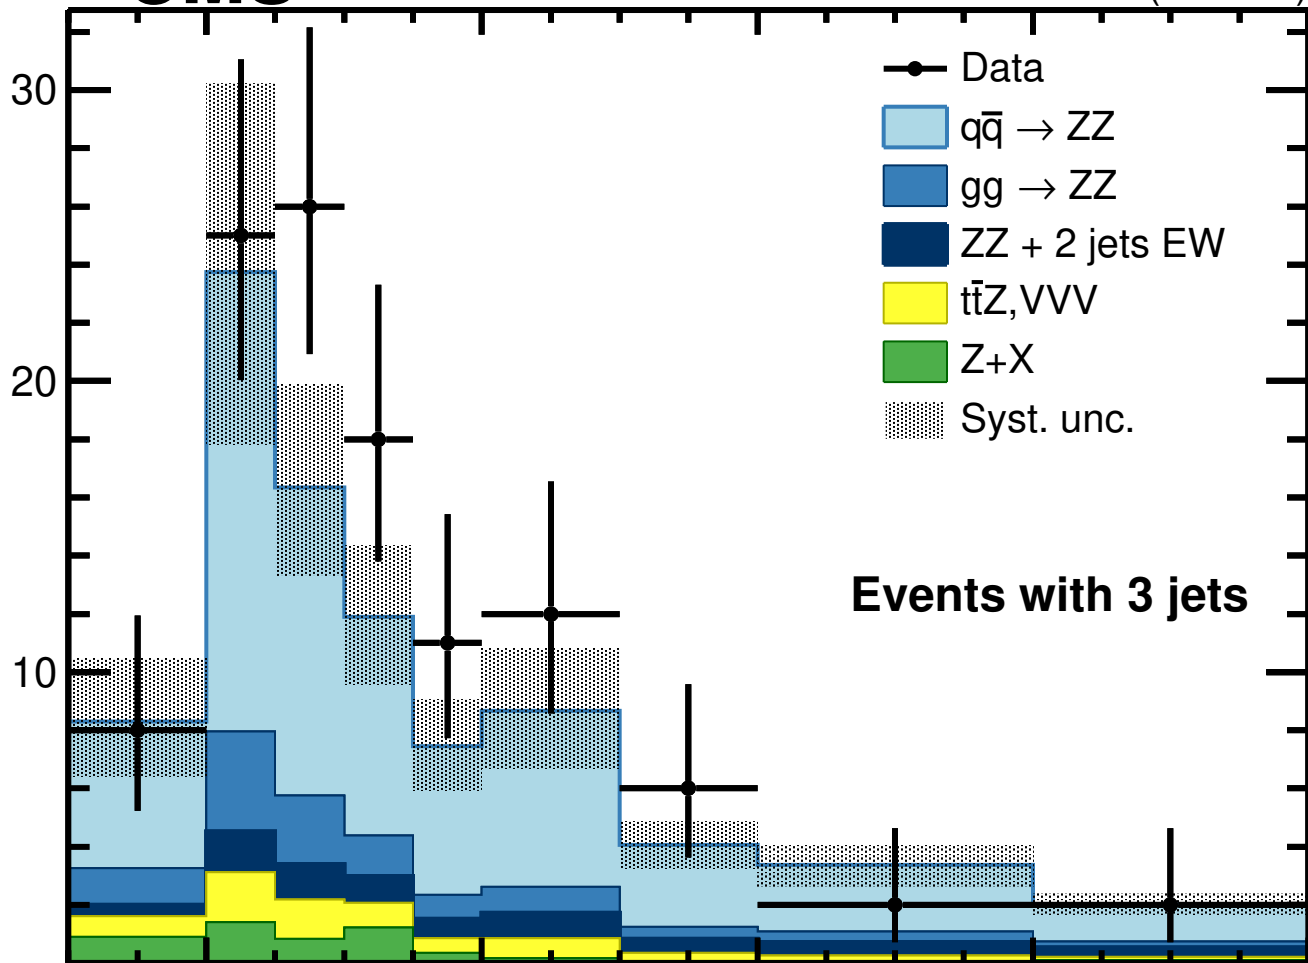

CMS138 fb⁻¹ (13 TeV)

Events/bin

Data / Pred.

200

400

600

800

1000

 m_{4l} [GeV]