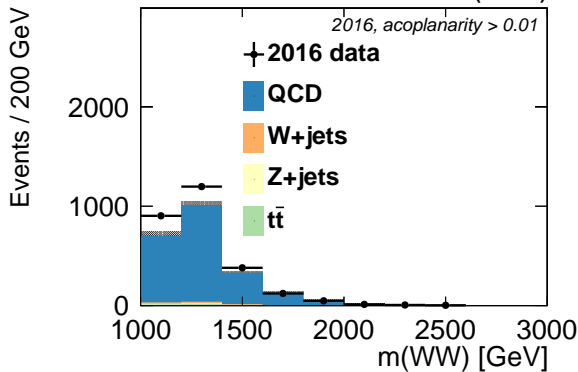

CMS-TOTEM 9.9 fb⁻¹ (13 TeV)**CMS-TOTEM** 9.9 fb⁻¹ (13 TeV)**CMS-TOTEM** 37.2 fb⁻¹ (13 TeV)**CMS-TOTEM** 37.2 fb⁻¹ (13 TeV)**CMS** 52.9 fb⁻¹ (13 TeV)**CMS** 52.9 fb⁻¹ (13 TeV)