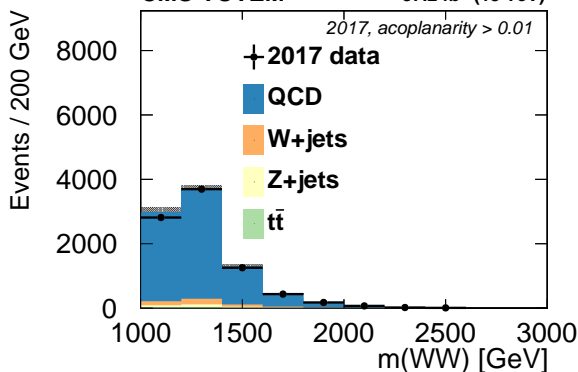

CMS-TOTEM 9.9 fb⁻¹ (13 TeV)**CMS-TOTEM** 9.9 fb⁻¹ (13 TeV)**CMS-TOTEM** 37.2 fb⁻¹ (13 TeV)**CMS-TOTEM** 37.2 fb⁻¹ (13 TeV)**CMS** 52.9 fb⁻¹ (13 TeV)**CMS** 52.9 fb⁻¹ (13 TeV)