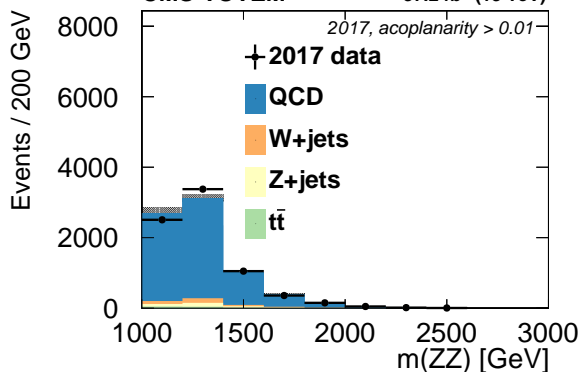

CMS-TOTEM 9.9 fb⁻¹ (13 TeV)**CMS-TOTEM** 9.9 fb⁻¹ (13 TeV)**CMS-TOTEM** 37.2 fb⁻¹ (13 TeV)**CMS-TOTEM** 37.2 fb⁻¹ (13 TeV)**CMS** 52.9 fb⁻¹ (13 TeV)**CMS** 52.9 fb⁻¹ (13 TeV)