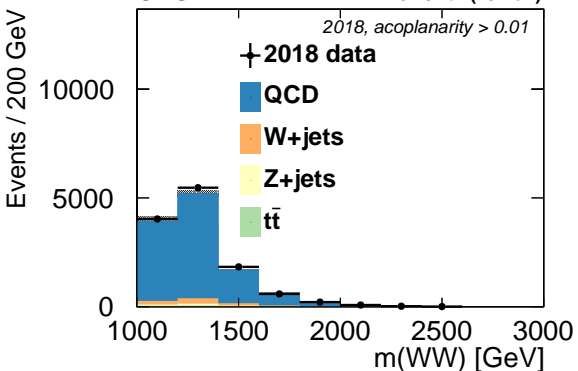

CMS-TOTEM 9.9 fb⁻¹ (13 TeV)**CMS-TOTEM** 9.9 fb⁻¹ (13 TeV)**CMS-TOTEM** 37.2 fb⁻¹ (13 TeV)**CMS-TOTEM** 37.2 fb⁻¹ (13 TeV)**CMS** 52.9 fb⁻¹ (13 TeV)**CMS** 52.9 fb⁻¹ (13 TeV)