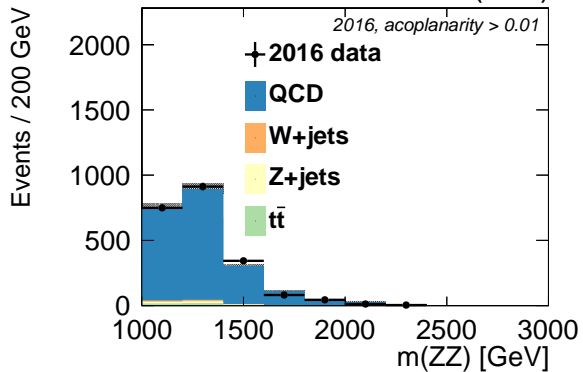

CMS-TOTEM 9.9 fb⁻¹ (13 TeV)**CMS-TOTEM** 9.9 fb⁻¹ (13 TeV)**CMS-TOTEM** 37.2 fb⁻¹ (13 TeV)**CMS-TOTEM** 37.2 fb⁻¹ (13 TeV)**CMS** 52.9 fb⁻¹ (13 TeV)**CMS** 52.9 fb⁻¹ (13 TeV)