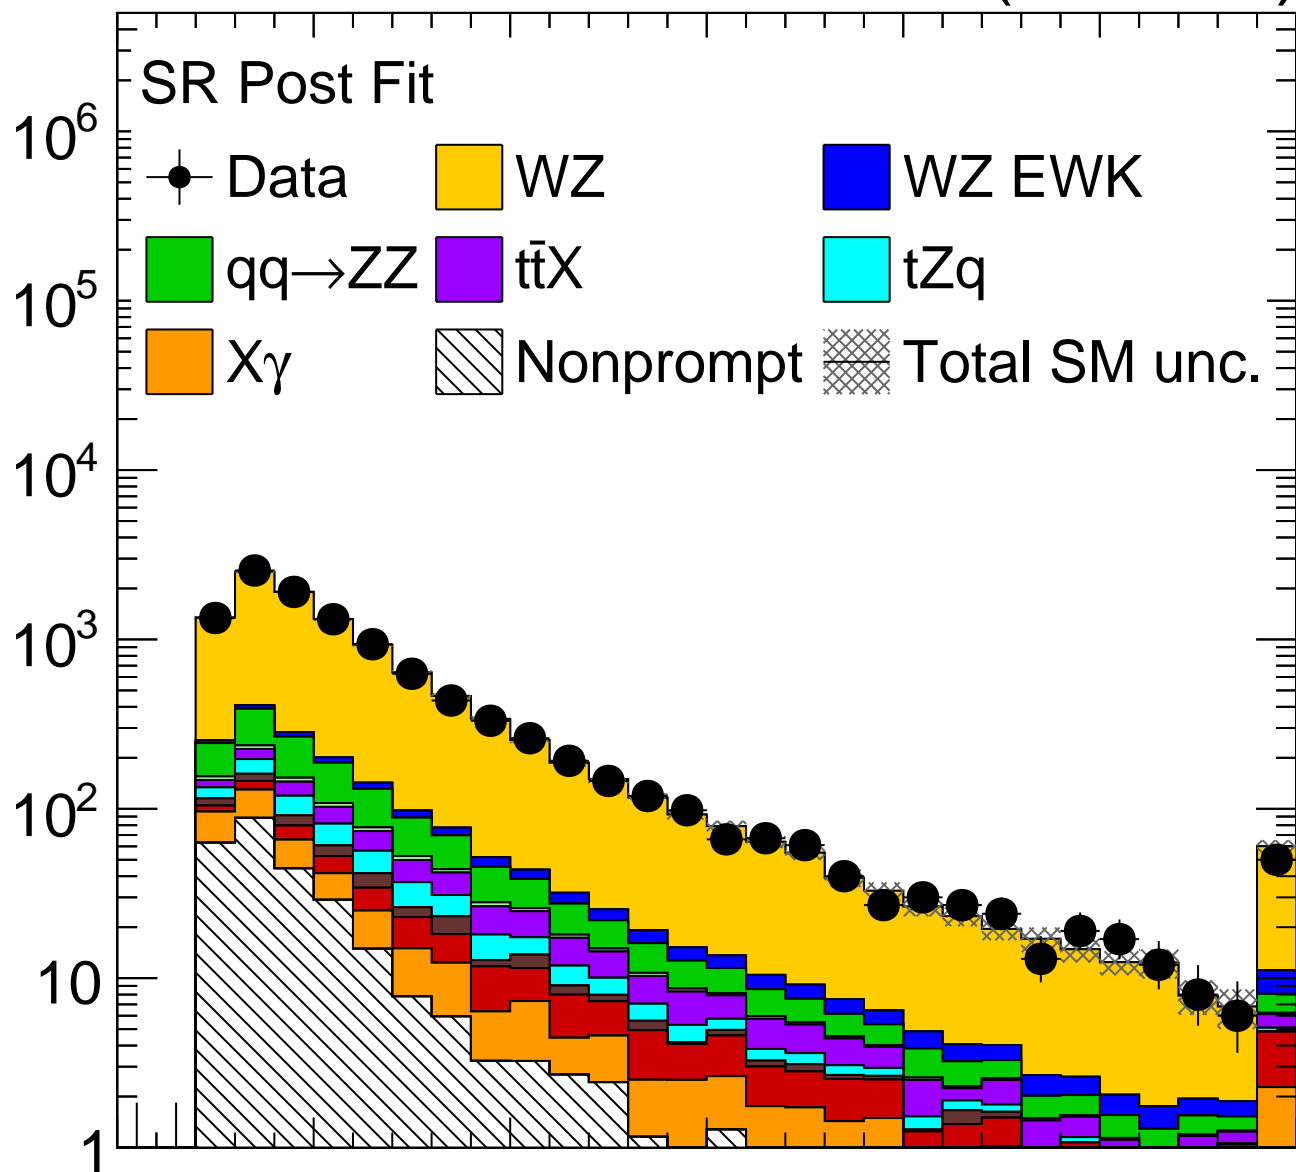

CMS

137 fb⁻¹ (13 TeV)

Events

Data/pred.