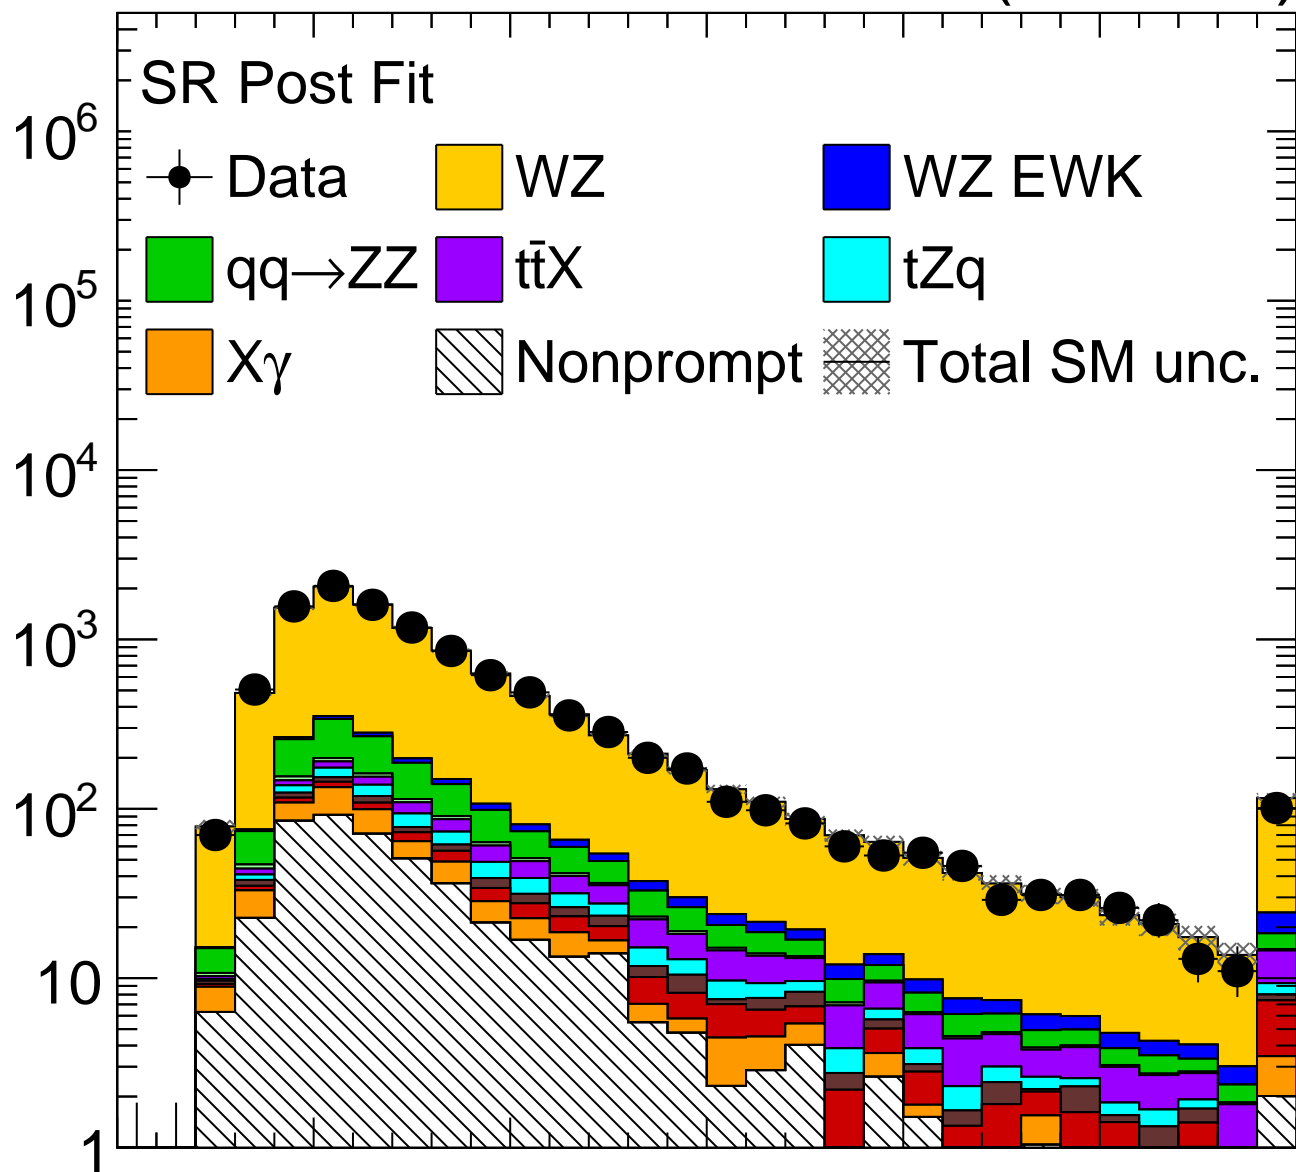

CMS

137 fb⁻¹ (13 TeV)

Events

Data/pred.