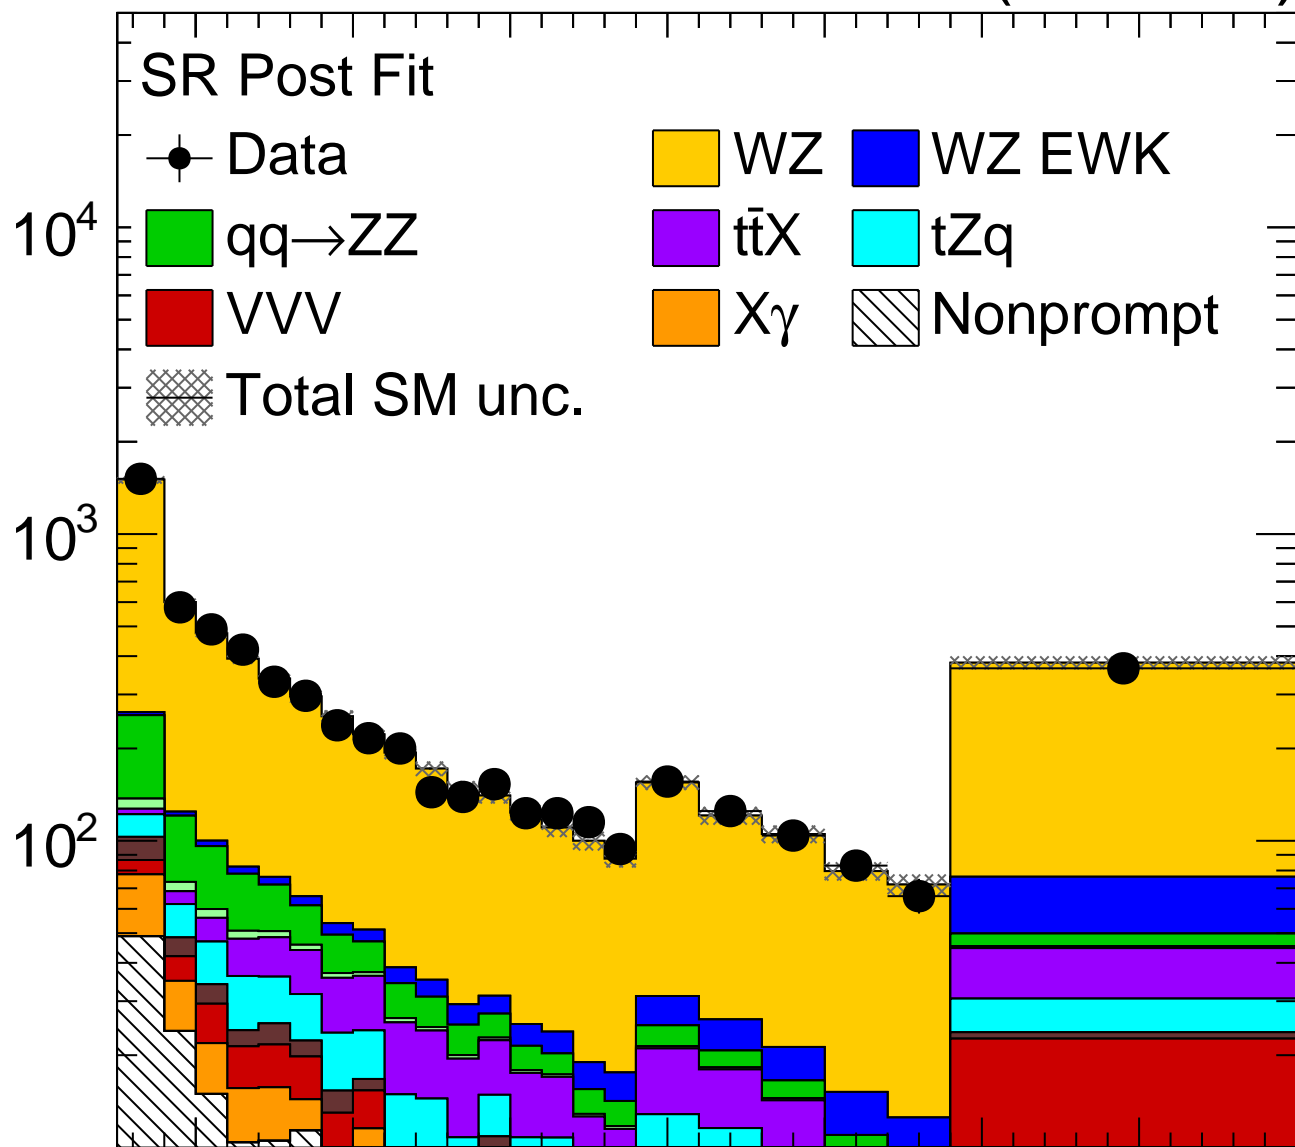

CMS

137 fb⁻¹ (13 TeV)

Events

Data/pred.