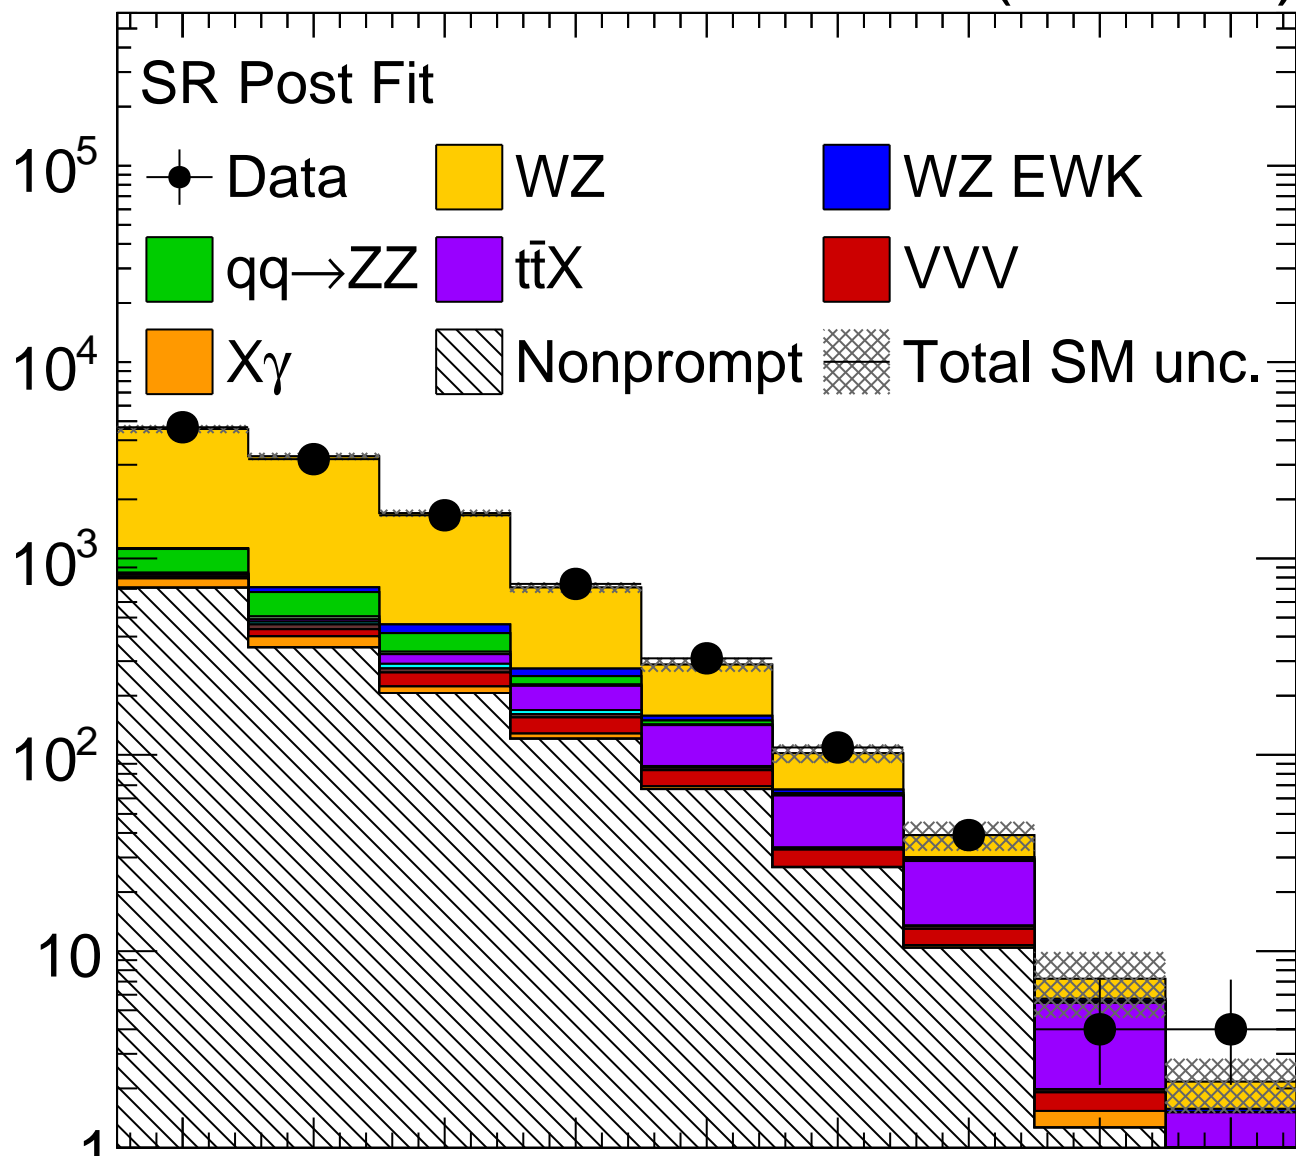

# 137 fb<sup>-1</sup> (13 TeV)

Events

Data/pred.