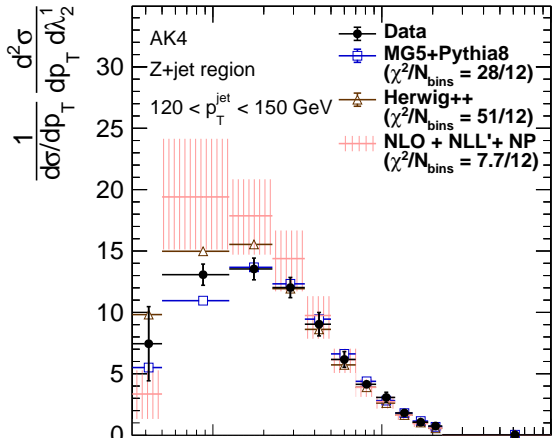

CMS Supplementary 35.9 fb⁻¹ (13 TeV)

CMS Supplementary $\leq 35.9 \text{ fb}^{-1}$ (13 TeV)