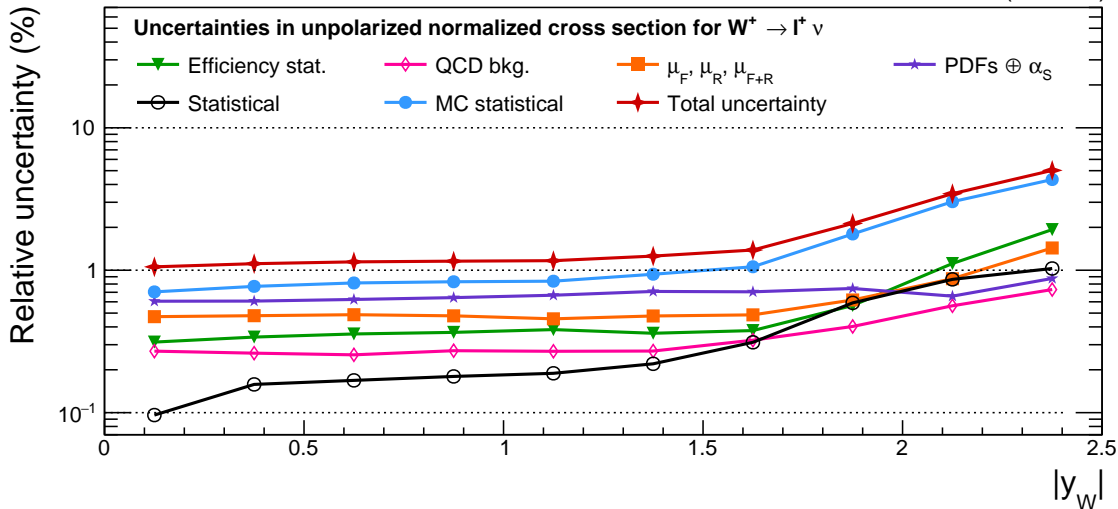

CMS

35.9 fb<sup>-1</sup> (13 TeV)

CMS

35.9 fb<sup>-1</sup> (13 TeV)