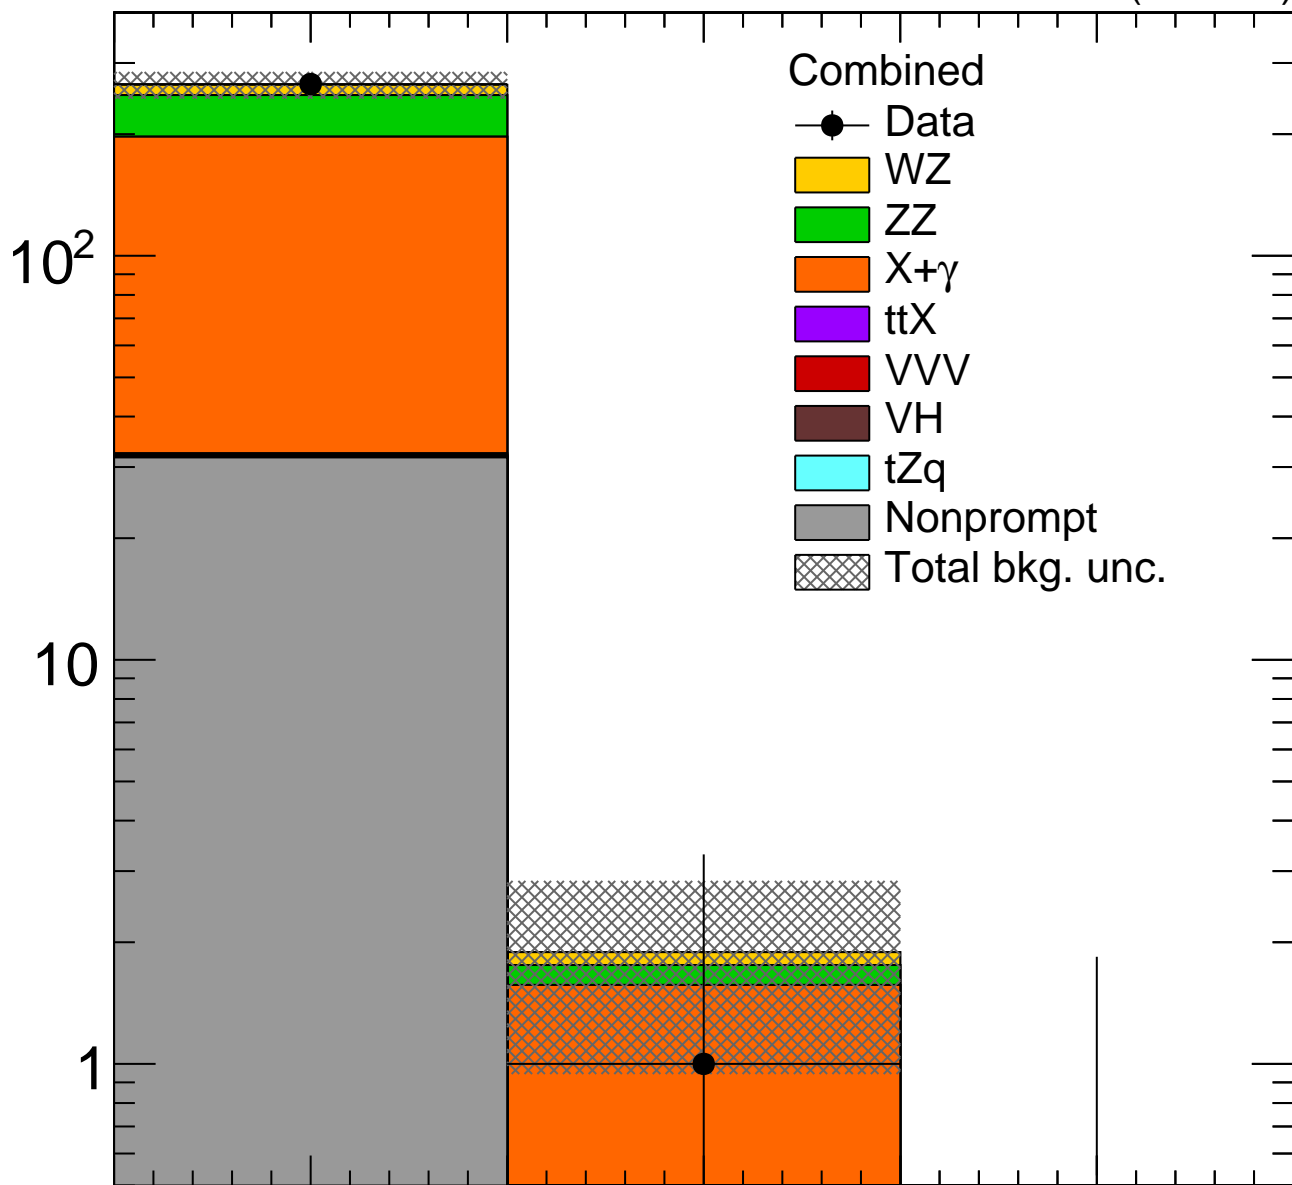

CMS35.9 fb⁻¹ (13 TeV)

Events/100 GeV

Data/pred.