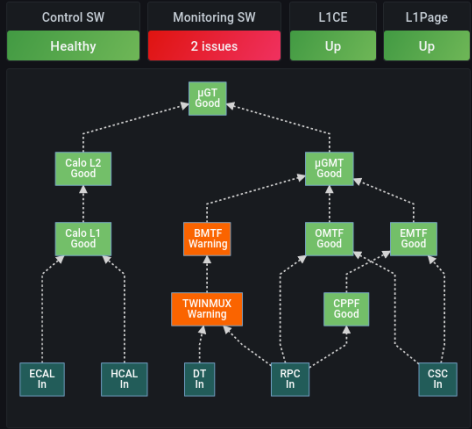

L1 DOC: 16-1958
HLT DOC: 16-5575

Status: **Running** Run: 346452 Started: 12 days ago Rate: 23.3 kHz LS: 142 Key: I1_hlt_collisions2021/v32 Prescale: 1 (ZeroBias)

Dashboards

Search

- Muon rate monitor ☆
- Overview ★
- Rate monitor ☆

Links

L1 tools

- L1 Page
- L1 Configuration Editor

Monitoring

- CMS OMS
- Run Summary history

Issues

Time	Status	Subsys.
2021-10-30 05:41:28	Warning	TWINMUX
2021-10-30 05:41:28	Warning	BMTF