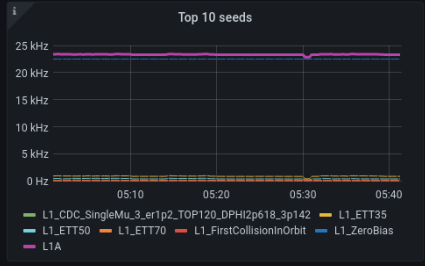

L1 DOC: 16-1958
HLT DOC: 16-5575

Status: **Running** Run: 346452 Started: 12 days ago Rate: 23.3 kHz LS: 142 Key: I1_hlt_collisions2021/v32 Prescale: 1 (ZeroBias)

Dashboards

Search

- Muon rate monitor ☆
- Overview ★
- Rate monitor ☆

Links

L1 tools

- L1 Page
- L1 Configuration Editor

Monitoring

- CMS OMS
- Run Summary history

Issues

Time	Status	Subsys.
2021-10-30 05:41:28	Warning	TWINMUX
2021-10-30 05:41:28	Warning	BMTF