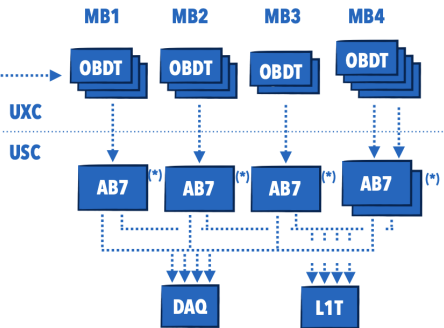

Phase-1 DT RO/trigger chain

DT wheel +2 sector 12

Slice Test RO/trigger chain

(*) event building and trigger primitive processing