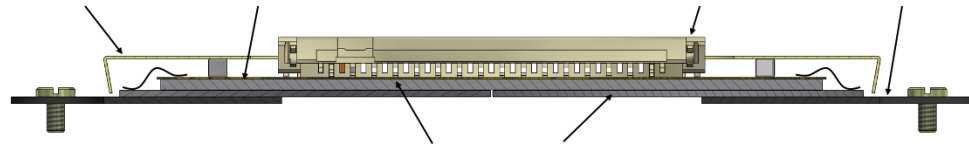

Protection cap

HDI

Connector

Base strips

Sensor

ROCs

27mm