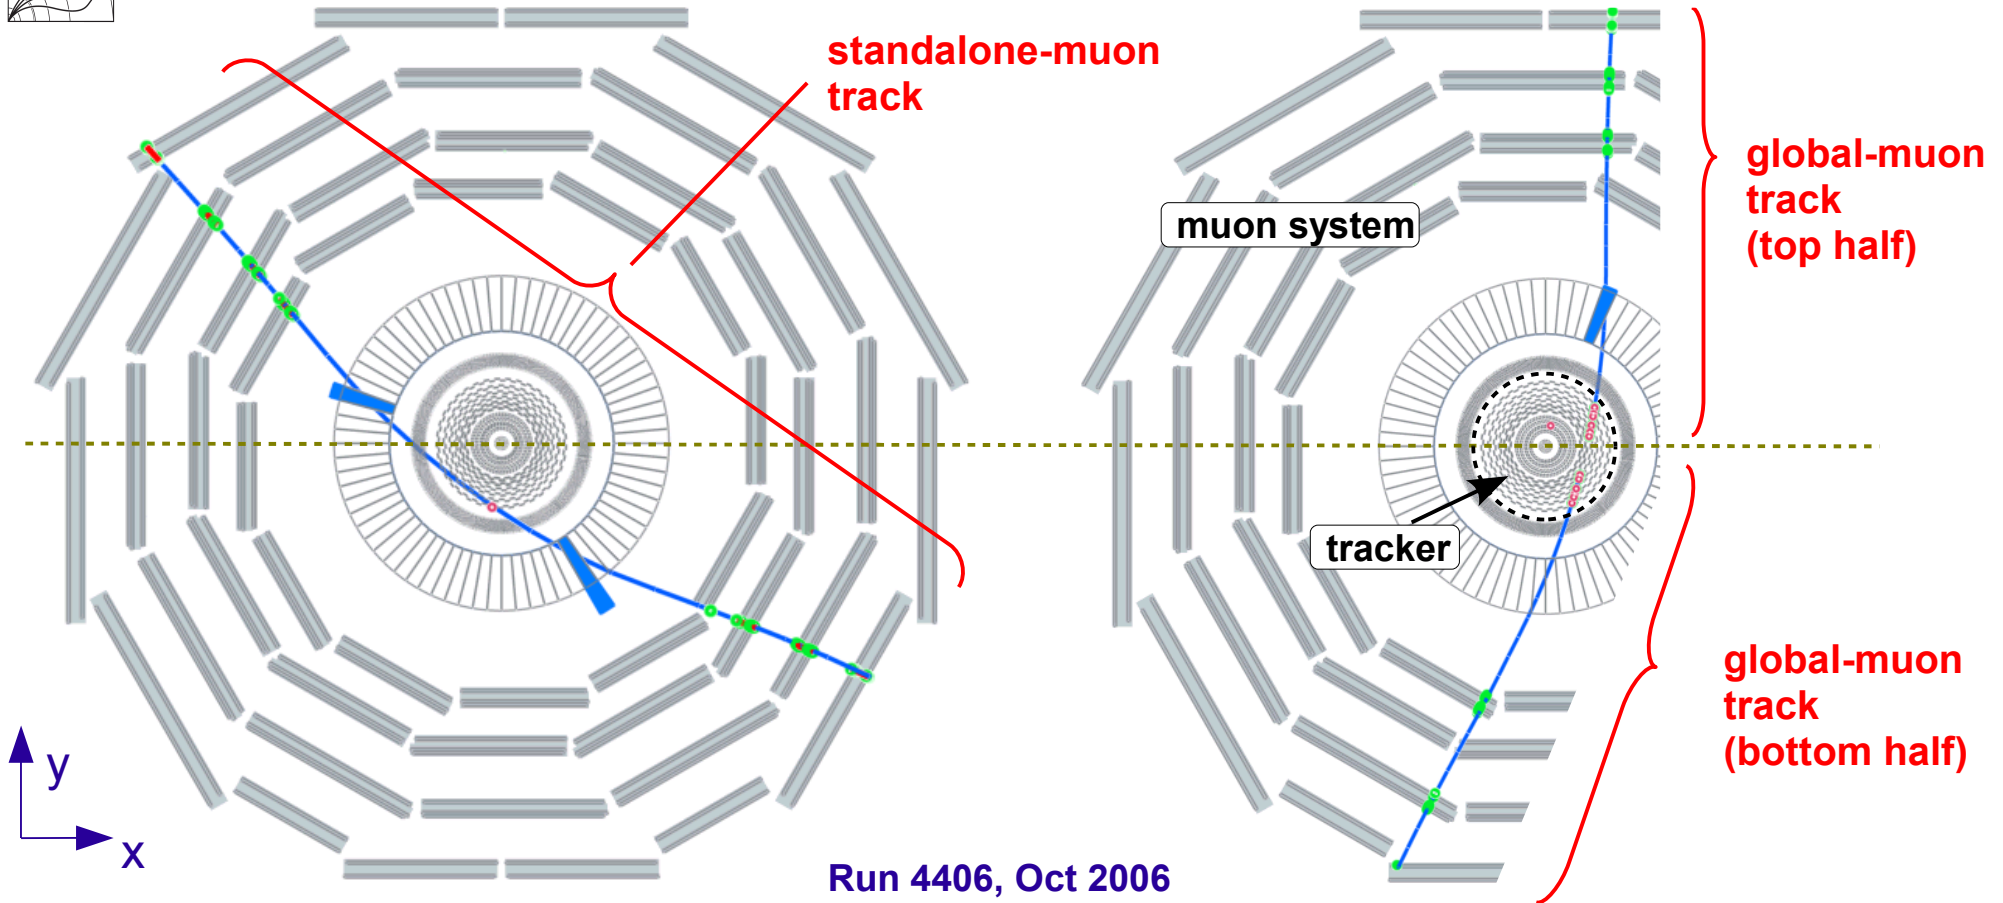

Event 2916729

Run 68021, Oct 2008

Event 2935068

standalone-muon track (in bottom sector)