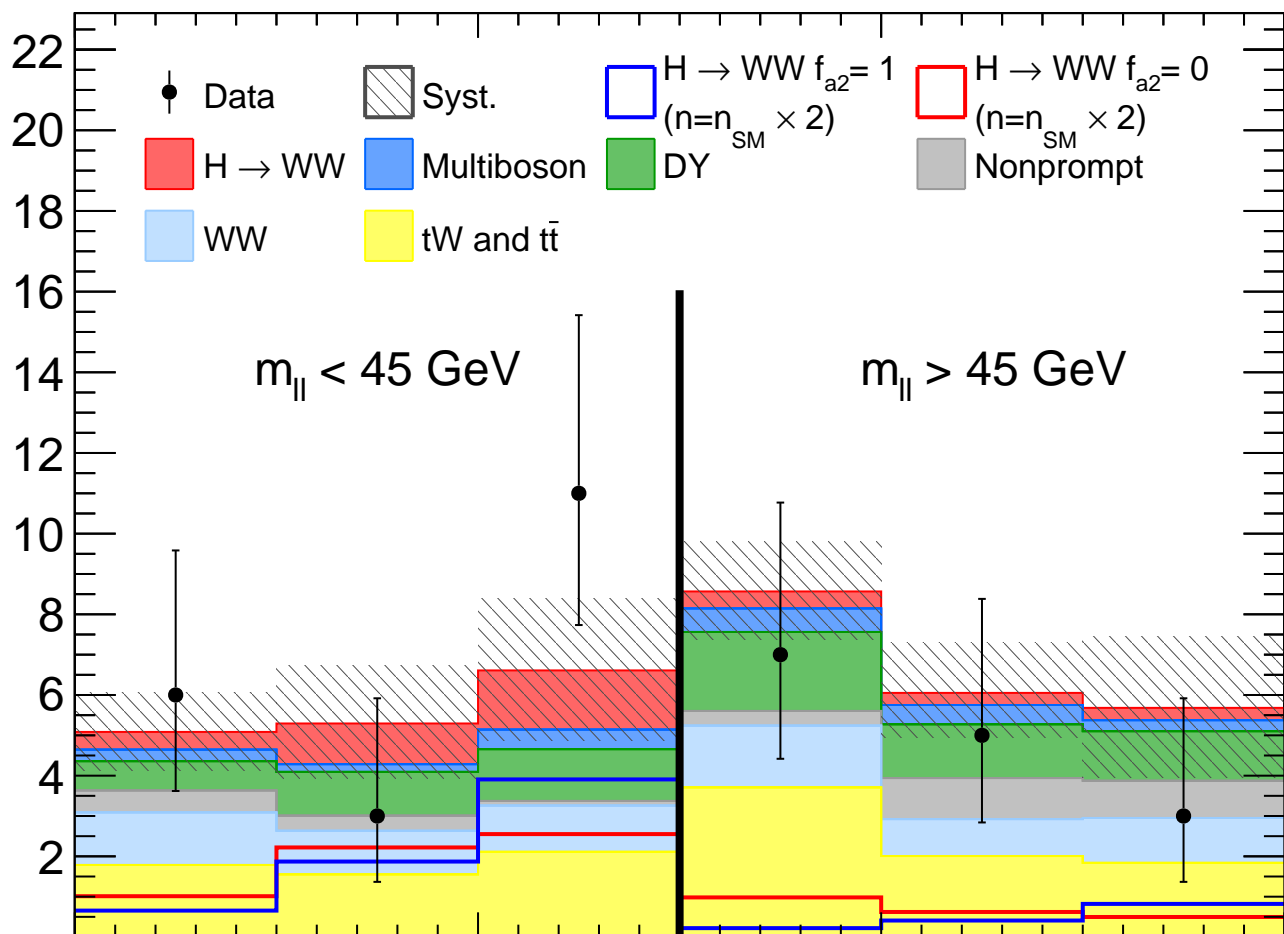

CMS**Boosted VH****138 fb⁻¹ (13 TeV)**

Events / bin

Data/Expected

 D_{0+}