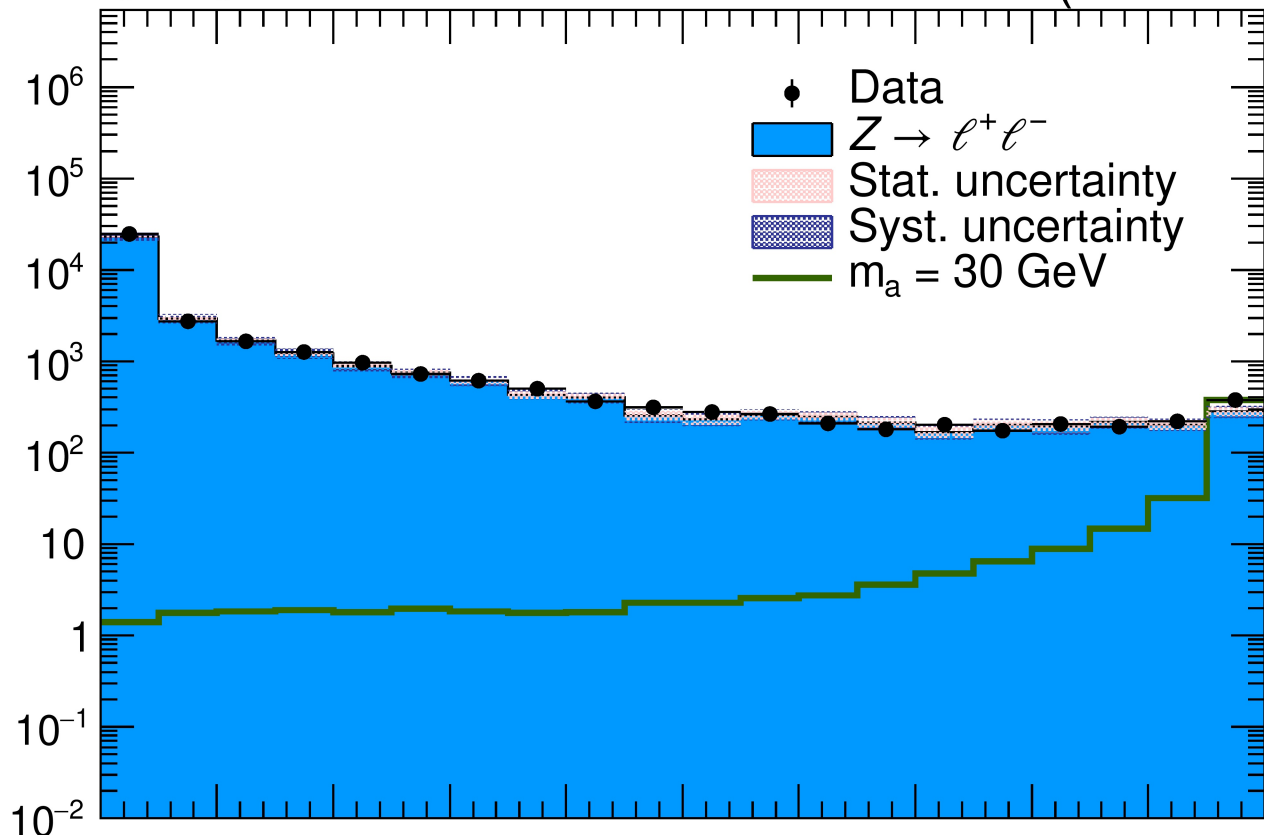

**CMS** $138 \text{ fb}^{-1}$  (13 TeV)

Events

Data/Bkg