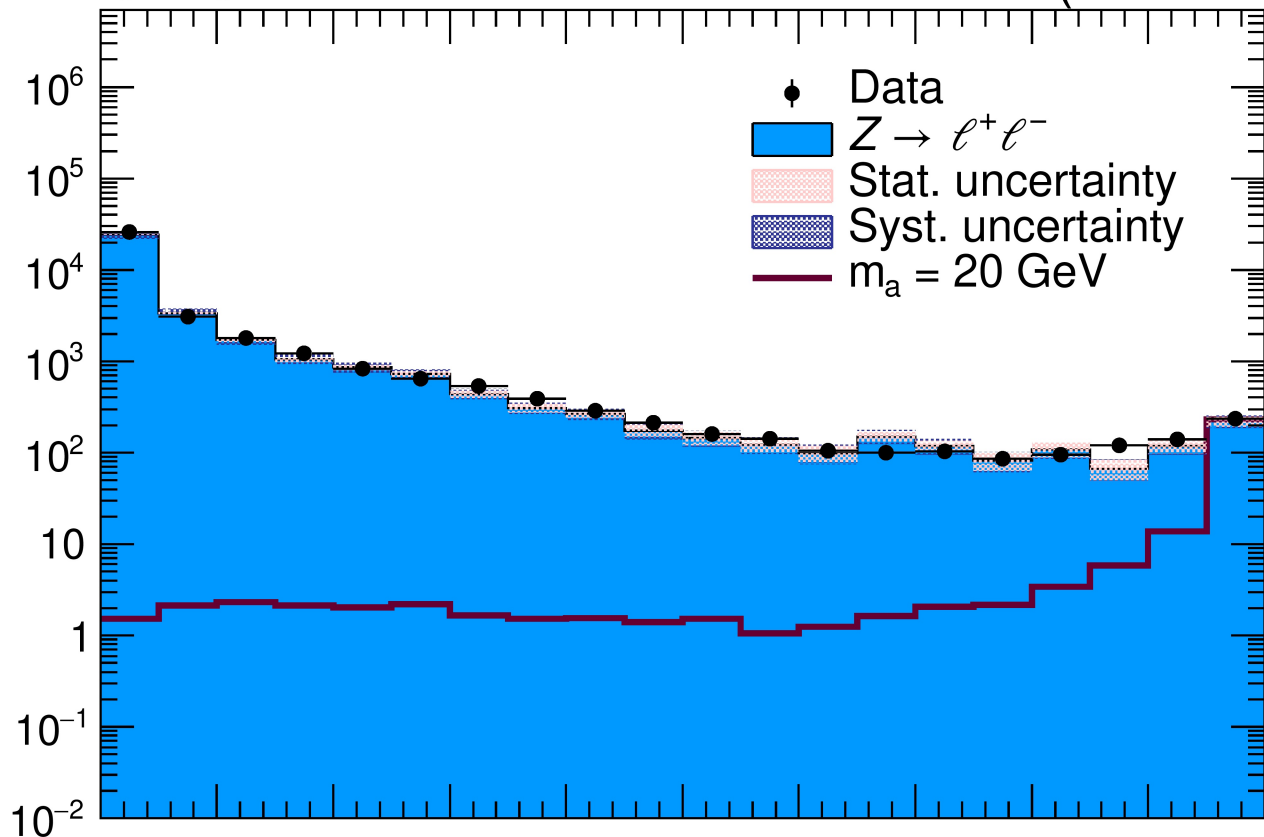

CMS 138 fb^{-1} (13 TeV)

Events

Data/Bkg