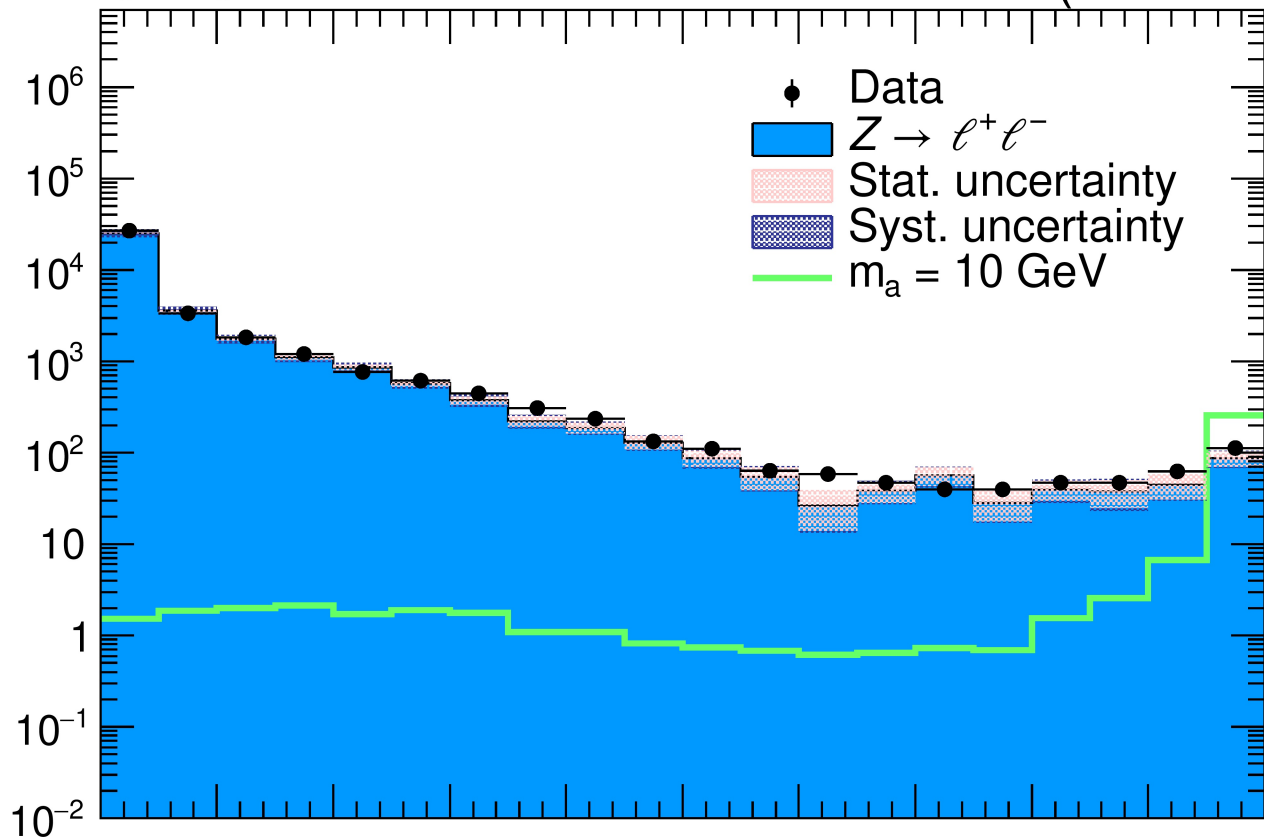

CMS**138 fb⁻¹ (13 TeV)**

Events

Data/Bkg