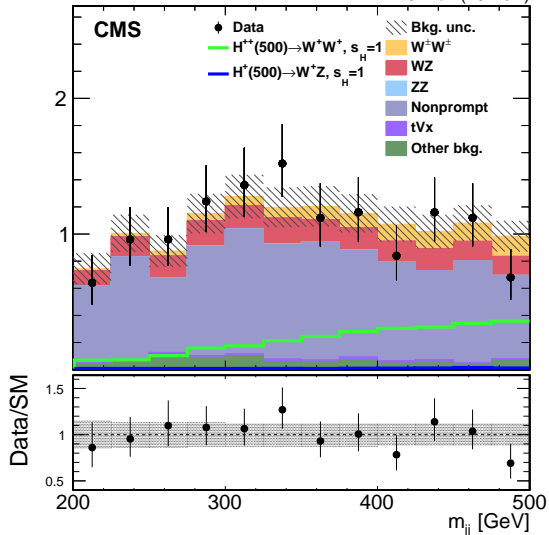

Events / GeV

137 fb<sup>-1</sup> (13 TeV)

Events / GeV

137 fb<sup>-1</sup> (13 TeV)