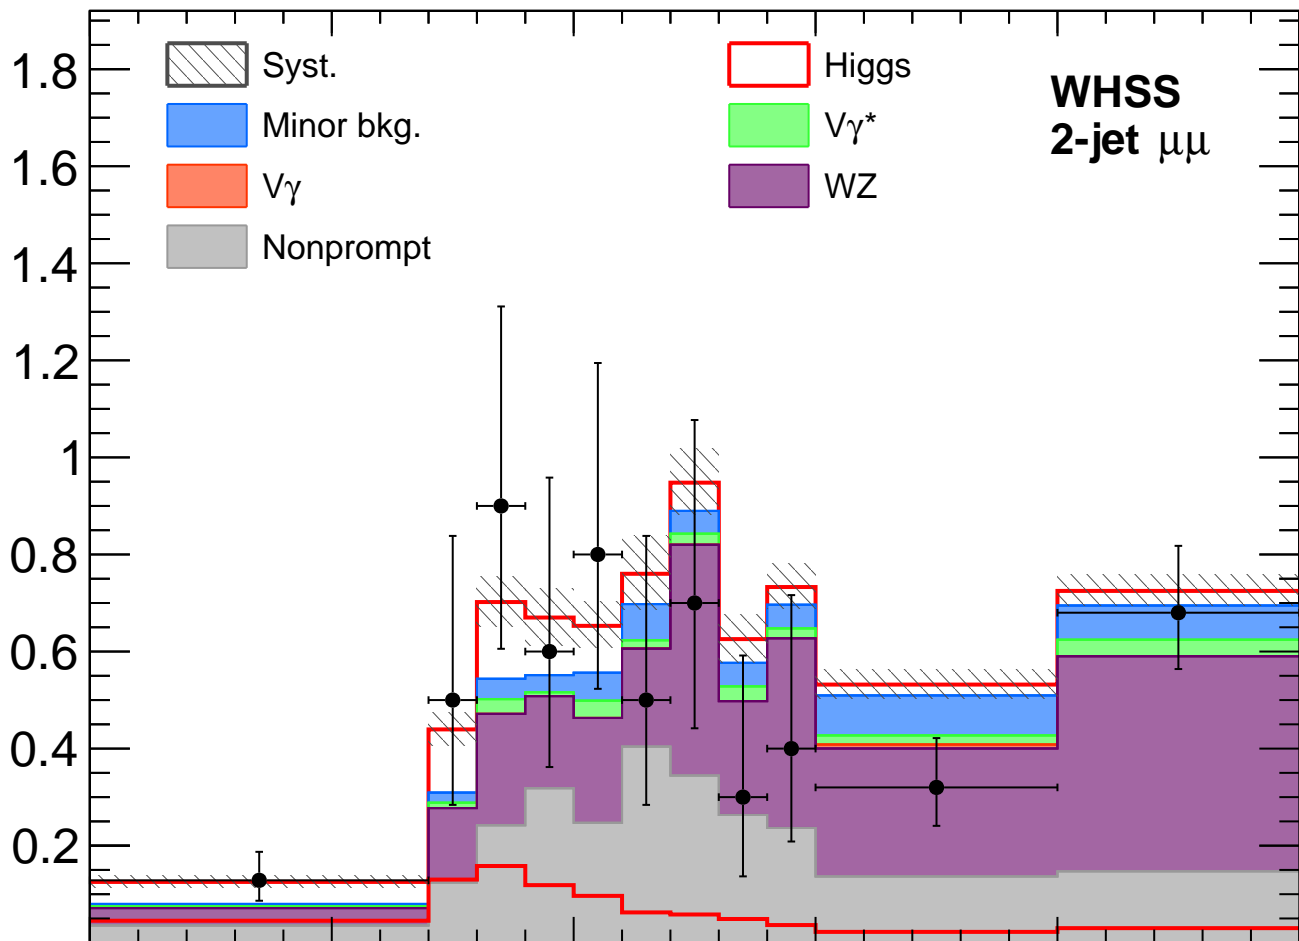

Events / Bin width [GeV⁻¹]

Data/Expected