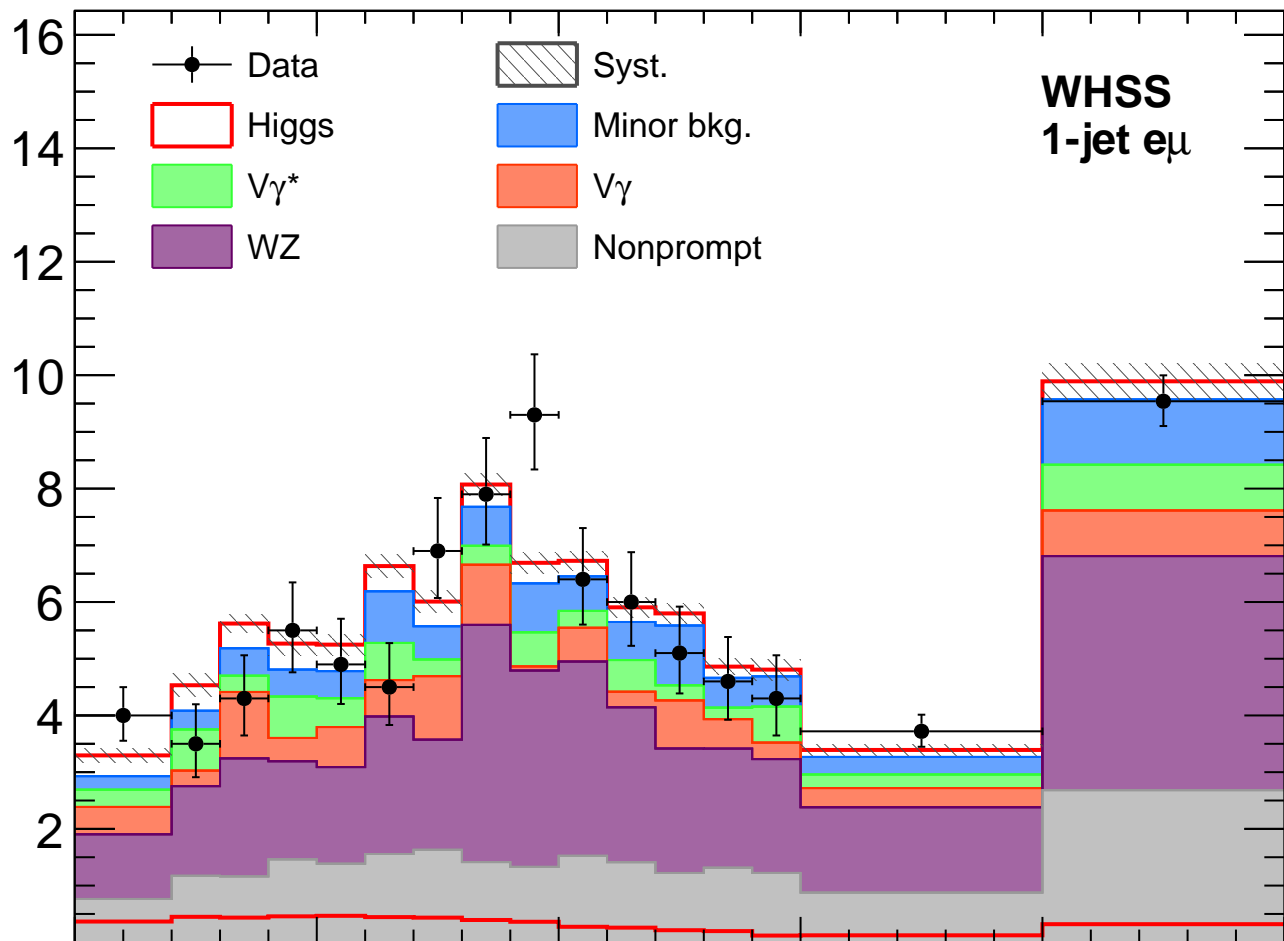

CMS 138 fb^{-1} (13 TeV)Events / Bin width [GeV^{-1}]

Data/Expected