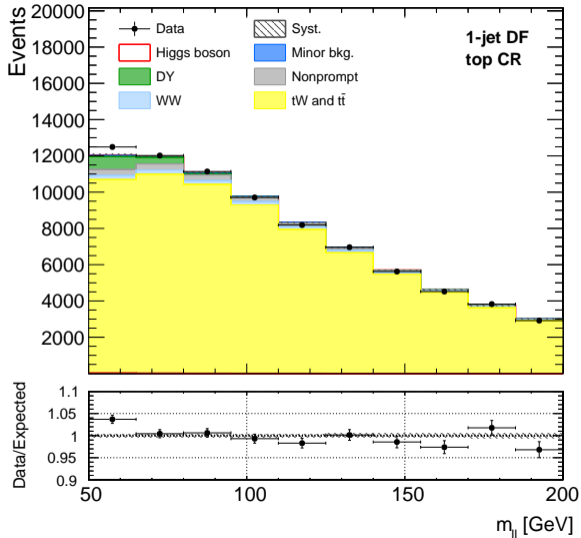

CMS

 $138 \text{ fb}^{-1}$  (13 TeV)

CMS

 $138 \text{ fb}^{-1}$  (13 TeV)