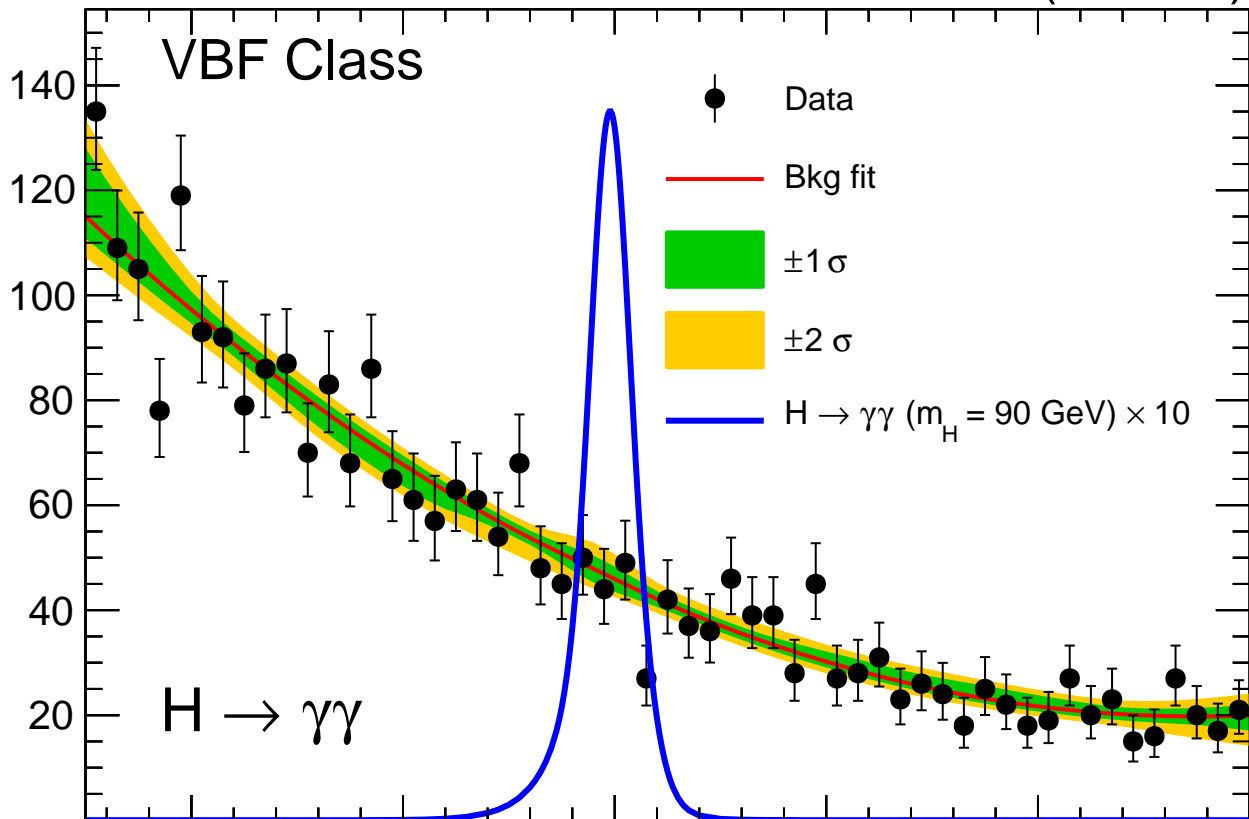

**CMS****54.4 fb<sup>-1</sup> (13 TeV)**

Events / GeV

Data - fit