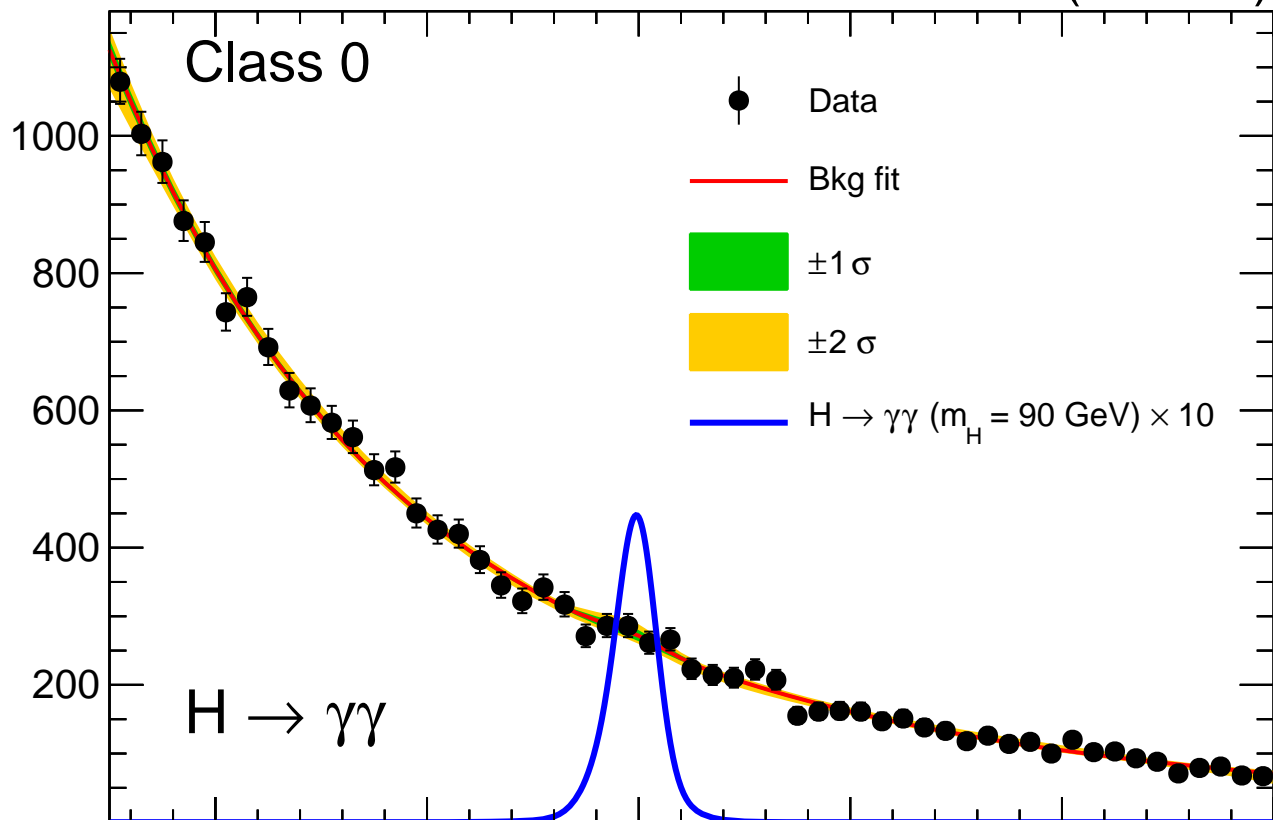

CMS**36.3 fb⁻¹ (13 TeV)**

Events / GeV

Data - fit