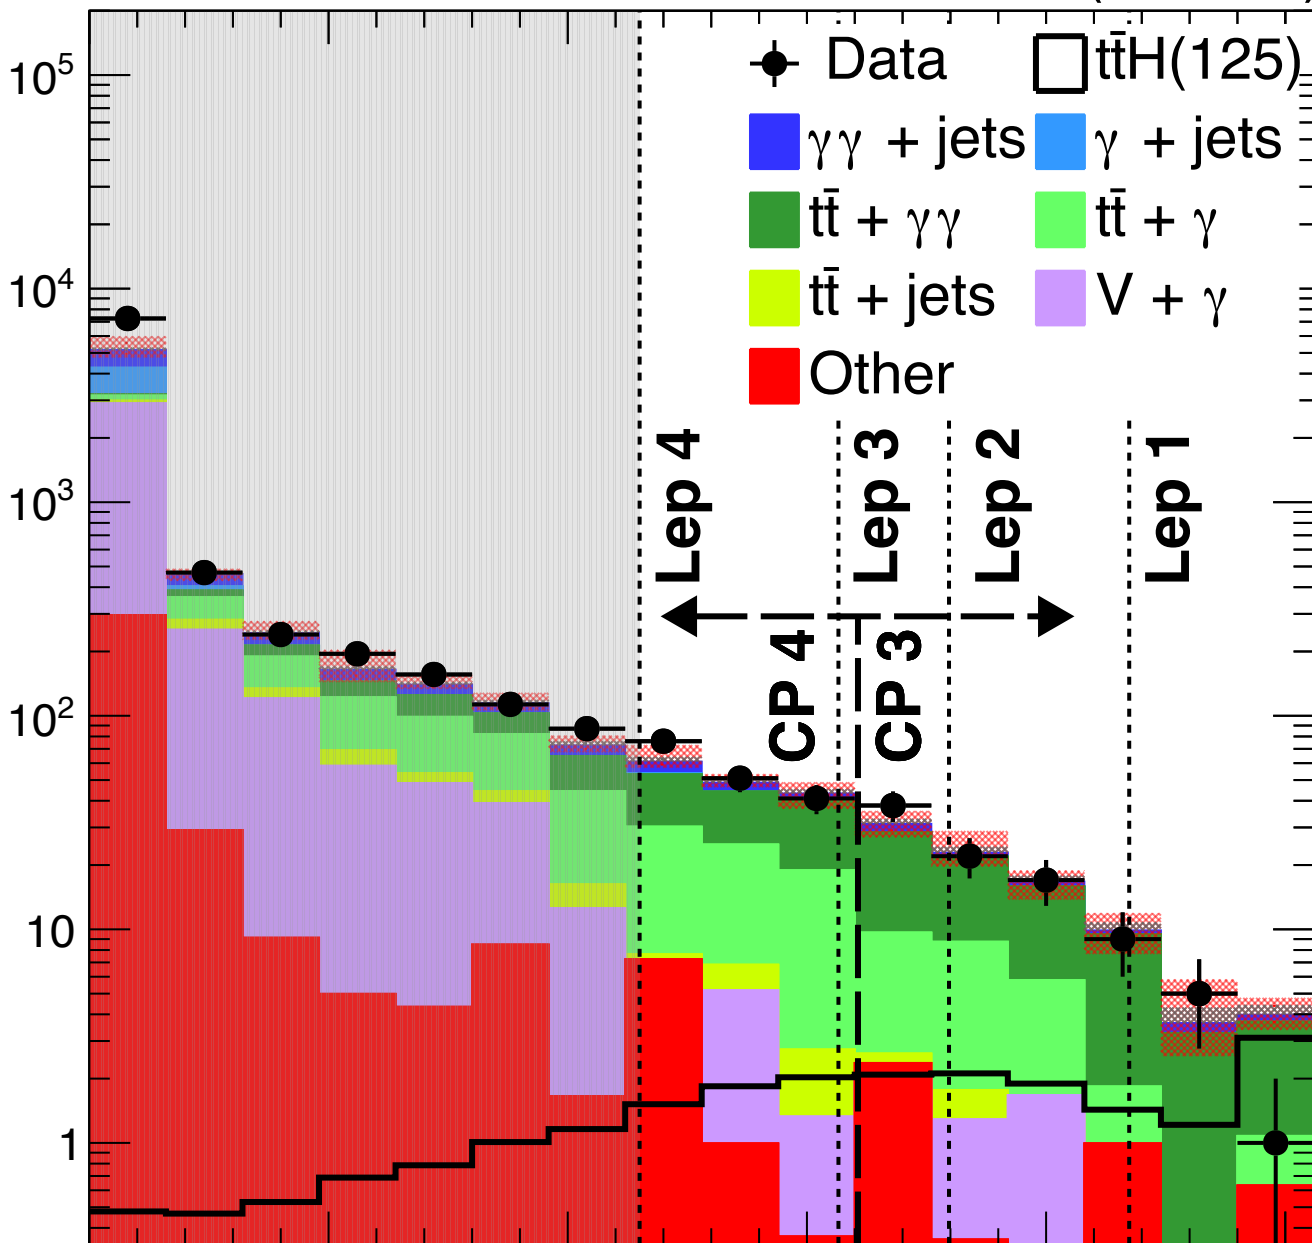

**CMS** $137 \text{ fb}^{-1} (13 \text{ TeV})$ 

Events

BDT-bkg