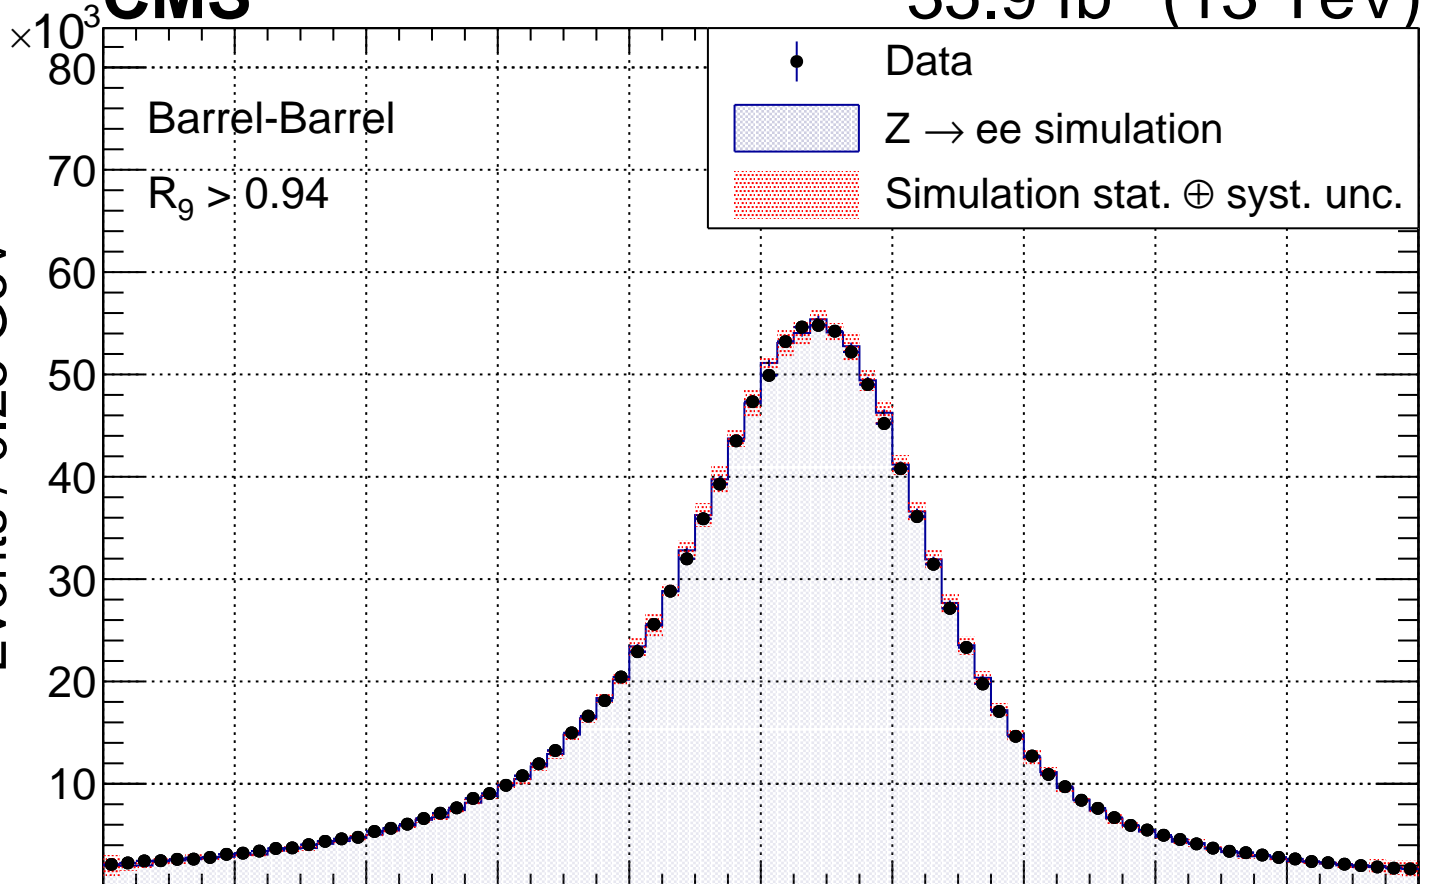

CMS**35.9 fb⁻¹ (13 TeV)**

Events / 0.25 GeV

Data / MC