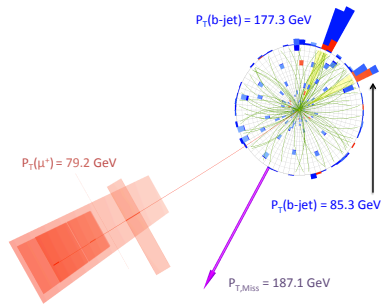

CMS Experiment at LHC, CERN
Data recorded: Wed Oct 18 03:06:39 2017 CDT
Run/Event: 305208 / 457843574
Lumi section: 286

CMS Experiment at LHC, CERN
Data recorded: Wed Oct 18 03:06:39 2017 CDT
Run/Event: 305208 / 457843574
Lumi section: 286