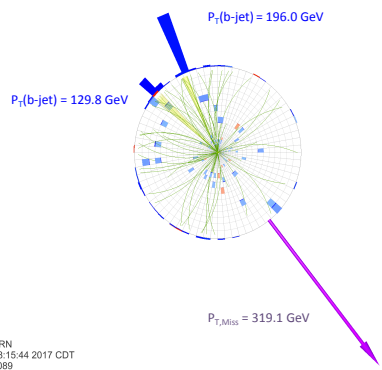

CMS Experiment at LHC, CERN
Data recorded: Sun Jun 25 08:15:44 2017 CDT
Run/Event: 297486 / 550591089
Lumi section: 335